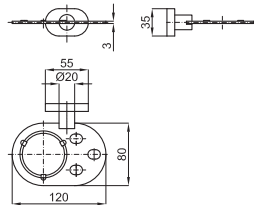

Wall mounted tumbler holder
Porte-gobelet fixe

100042523
N640560001

chrome
chromé

75,00 €