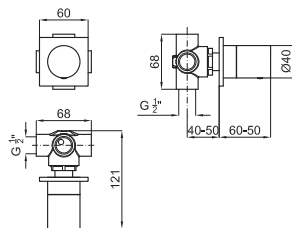

Wall mounted concealed 3 ways diverter valve 1/2". Flow rate at 3 bar 15 l/min. for shower, 25 l/min. for bath and 17 l/min. for shower head.
Inverseur 3 voies avec raccordement 1/2" À 3 bars de pression 25,41 l/min. À 3 bars de pression 15 l/min. pour douche, 25 l/min. pour bain et 17 l/min. pour pomme de douche

100063478
N299999890

chrome
chromé

368,00 €