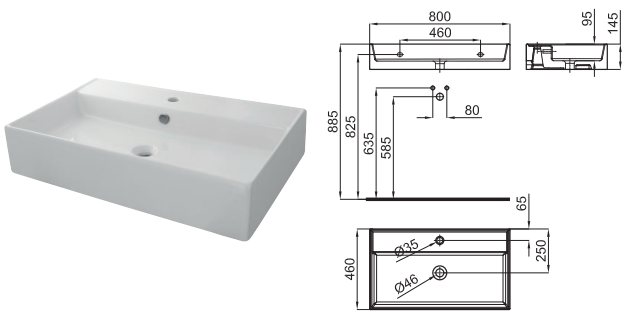

PURE.LINE.80x46 cm wall hung thin basin with overflow and fixing kit 100041225 - N421040000.
Lavabo 80x46 cm suspendu à bords fins avec trop plein et fixations 100041225 - N421040000.

100189733
N372769962

○ white
blanc

568,00 €