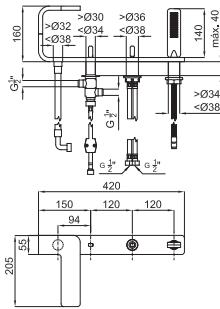

4 hole deckmounted bath set 1/2". Consisting of: handle, bath spout, diverter and hand shower with flexi shower 150 cm. Spout with flow-bracker. Flow rate 13,64 l/min. at 3 bar for spout and 13,76 l/min. at 3 bar for handshower. *Mitigeur bain/douche 4 pièces à poser sur baignoire. Commande, inverseur, douchette et flexible 150 cm. inclus. Flexibles raccords 1/2". Bec avec brise-jet laminaire. Chute d'eau en effet cascade. À 3 bars de pression 13,64 l/min. pour bec et 13,76 l/min. pour douchette.*

100063511 N19999991		chrome chromé			2.138,00 €
100073045 N19999898		white blanc			2.466,00 €
100210970 N19999058		copper cuivre			3.434,00 €
100208643 N19999087		titanium titane			3.434,00 €