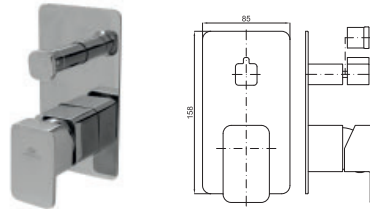

2 LOUNGE

100140108 chrome
N199999483 chromé 193,00 €