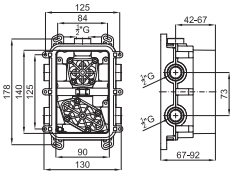

100123928 black
N199999590 noir 167,00 €

9 ACRO N

100123912 chrome
N172390034 chromé 130,00 €

CONCEALED CONCEPT: THERMOSTATICS - CONCEPT ENCASTRÉ: THERMOSTATIQUES

showers
douches

1A SMART BOX

1B SMART BOX

SMART BOX SLIM - Universal and quick installation for 1, 2 or 3 ways mixers with a Ø35 mm. ceramic cartridge and 1/2" connections. Flow rate one outlet: 22,4 l/min. at 3 bar. and other outlet: 19,5 l/min. at 3 bar.