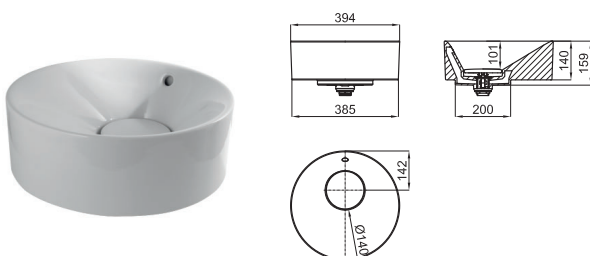

TONO. Ø40 cm. countertop cylinder basin with overflow, clicker basin waste with ceramic cover included
Lavabo cylindrique Ø40 cm à poser avec trop plein

100188367
N372769946

○ white
○ blanc

330,00 €