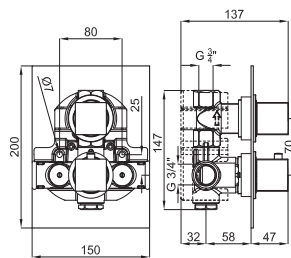

SQUARE. Concealed thermostatic 1 way 3/4" with wax thermostatic element. Integrated shut off 3/4". Built in non-return valve. Safety stop at 38°C. Flow rate 49 l/min. at 3 bar.
Thermostatique à encastrer 1 sortie et élément thermostatique compacte à cire. Régulateur de débit. Clapets anti-retour incorporés. Poignée graduée à butée de sécurité à 38°C. À 3 bars de pression 49 l/min.

100065767
N140140015

chrome
chromé

632,00 €