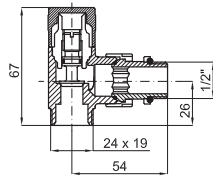

RONDO_Plug 1/2" 24/19
RONDO_Bouchon 1/2" 24/19

100058639 N599990047 chrome chromé 0.4 - **53,00 €**

100058634 N599990049 white blanc 0.4 - **56,00 €**