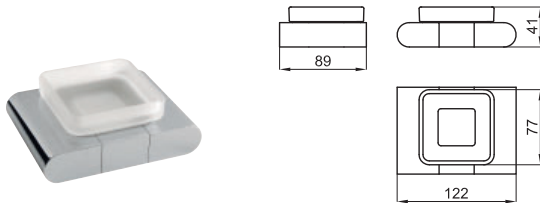

Wall mounted soap dish
Porte-savon fixe

100094174
N643000007

chrome
chromé

161,00 €