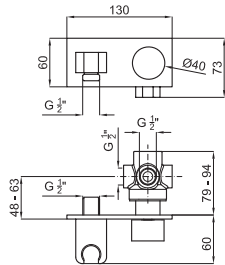

Wall handshower holder with outlet elbow and 3 ways diverter 1/2". Flow rate 15 l/min. at 3 bar for shower, 25 l/min. at 3 bar for bath and 17 l/min. at 3 bar for shower head.

Support mural fixe avec prise d'eau et inverseur 3 voies. Raccordement 1/2". À 3 bars de pression 15 l/min. pour douche, 25 l/min. pour bain et 17 l/min. pour pomme de douche

HOJ

< 3 >

EX

100063477
N299999889

chrome
chromé

564,00 €