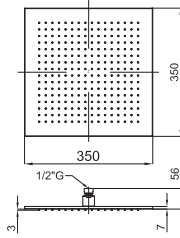

1 Square 35 cm. rain shower head, with ball joint
Pomme de douche Square 35 cm, avec articulation

100090359
N192579925

chrome
chromé

639,00 €

100090329
N192579916

chrome
chromé

490,00 €

100213281
N192579956

black
noir

529,00 €

100181211
N192579952

copper
cuivre

847,00 €

100181221
N192579951

titanium
titane

847,00 €

100090335
N192579921

chrome
chromé

243,00 €