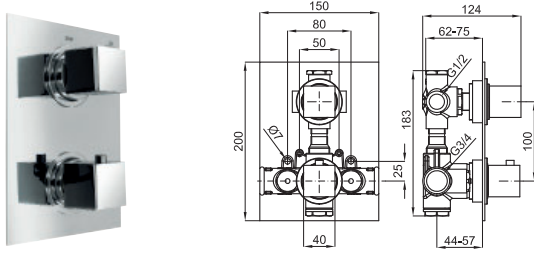

THERMOSTATIC VALVES - THERMOSTATIQUES

1

2