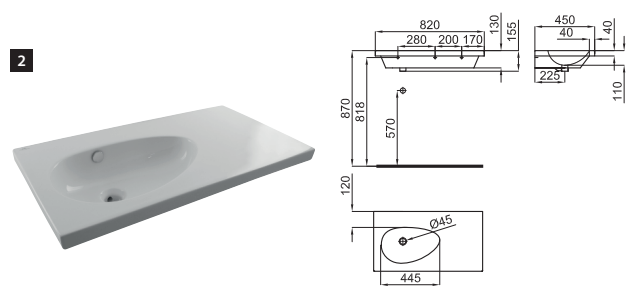

HOTELS

basins
lavabos

1 82 cm. wall hung basin with left offset bowl, taphole, overflow and 100041225 - N421040000 fixing kit.
Lavabo 82 cm suspendu à bac décalé vers la gauche, trou pour la robinetterie, trop-plein et fixations 100041225 - N421040000.

100060961
N399999986 ○ white
blanc

523,00 €

2 82 cm. wall hung basin with left offset bowl, overflow and 100041225 - N421040000 fixing kit. Without taphole
Lavabo 82 cm suspendu à bac décalé vers la gauche, trop-plein et fixations 100041225 - N421040000. Sans trou pour la robinetterie

100068611
N396990835 ○ white
blanc

523,00 €