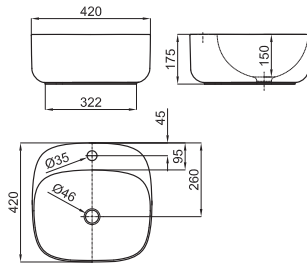

ARQUITECT

basins
lavabos

42 cm. countertop basin without overflow. It's necessary to use a un-slotted clicker or freeflow grid basin waste.

Lavabo 42 cm. à poser sans trop plein. Un vidage à écoulement permanent devra être utilisé.

100200789
N390000056

○ white
blanc

338,00 €

100229825
N390000062

○ matt white
blanc mate

487,00 €