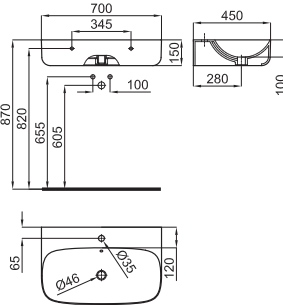

1 70 cm wall hung thin basin with overflow and fixing kit 100041225 - N421040000.

Lavabo 70 cm suspendu à bords fins avec trop plein et fixations 100041225 - N421040000.

100229840
N390000061

white
blanc

413,00 €

2 90 cm wall hung thin basin with overflow and fixing kit 100041225 - N421040000.

Lavabo 90 cm suspendu à bords fins avec trop plein et fixations 100041225 - N421040000.

100229807
N390000063

white
blanc

532,00 €