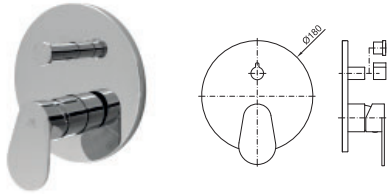

CONCEALED CONCEPT: BATH/SHOWER - CONCEPT ENCASTRÉ: BAIN/DOUCHE

Single lever concealed bath shower mixer trim kit
Partie externe mitigeur encastré bain douche

1 MOOD

100161422 chrome
N199999331 chromé 209,00 €