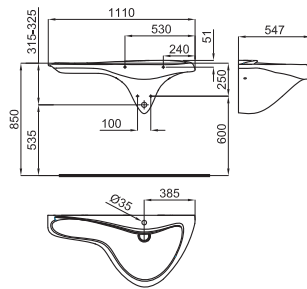

VITAE . 109 cm. wall hung basin with right offset bowl and overflow. Clicker basin waste with ceramic plug, siphon and fixing kit included.
Lavabo 109 cm suspendu, décalé droite, avec trop plein . Inclut vidage clicker céramique, siphon et fixations.

100183297
N372769945

○ white
○ blanc

1.796,00 €