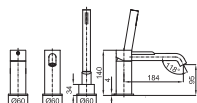

1 ROUND

100210605
N200000014

chrome
chromé

158,00 €