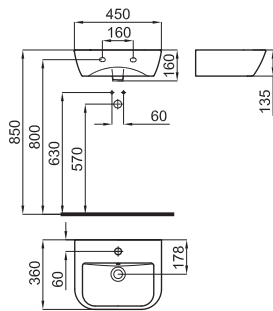

URBAN C. 45 cm. wall hung basin with overflow and fixing kit 100041225 -
N421040000
Lavabo 45 cm. avec trop plein et fixations 100041225 - N421040000

100171084
N369225490 white
blanc

108,00 €

1