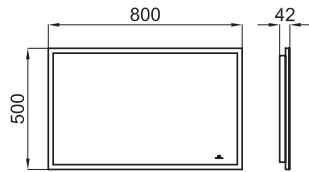

100207771
 N899999670

mirror
 miroir

1.153,00 €

MIRRORS - MIROIRS

PURE LINE. Shelf for mirror Pure Line Wood.
Etagère miroir Pure Line Wood.

100208172
N835909965

oak
Chêne

191,00 €