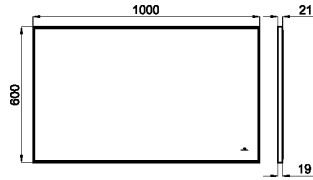

SQUARE

100 CM

1

2