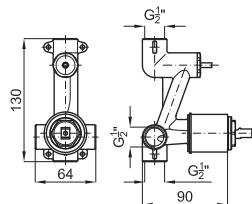

2 PROJECT LINE

PROJECT LINE - Concealed bath shower valve with Ø35 mm ceramic cartridge, automatic diverter and 1/2" connectors. Flow rate at 3 bar: 20 l/min bath, 18 l/min shower.

PROJECT LINE - Corps interne mitigeur encastré bain douche, avec cartouche céramique de Ø35 mm. Inverseur automatique et connexion de 1/2", débit à 3 bars de pression baignoire 20 l/min et douche 18 l/min.

100107958
N194710517

91,00 €