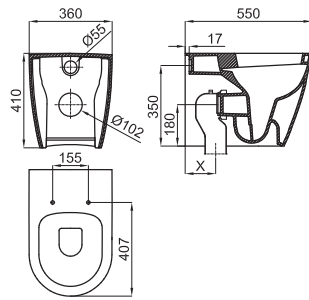

ACRO COMPACT

1 Back to wall pan. Adjustable outlet with fixing kit 100041212 - N420150000.
Cuvette indépendante sortie orientable avec fixations 100041212 - N420150000.

100228733
N380000043

271,00 €

2 Soft-close seat and cover
Abattant cuvette descente retenue

100123832
N356330440

132,00 €