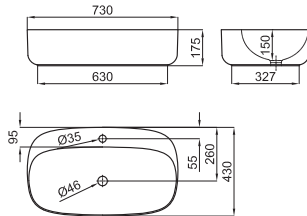

70 cm. countertop basin without overflow. It's necessary to use a un-slotted clicker or freeflow grid basin waste.

Lavabo 70 cm. à poser sans trop plein. Un vidage à écoulement permanent devra être utilisé.

100200797
N390000051

○ white
blanc

486,00 €