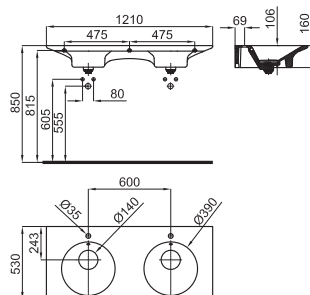

120 cm. double bowl wall hung basin with overflow, clicker waste with ceramic cover and fixing kit 100041225 - N421040000 included.
Lavabo suspendu 120 cm. à bac double avec trop plein et couvercle céramique type clicker. Inclus fixations 100041225 - N421040000

100234989
N351780037

white
blanc

926,00 €