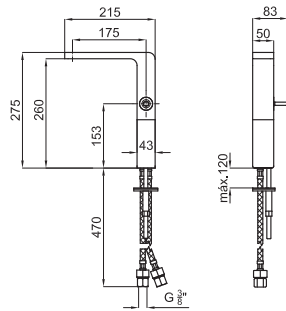

LOUNGE

designed by Simone Micheli

High spout single lever basin mixer 3/8": Ø25 mm ceramic cartridge. Length of hoses 470 mm. Without pop-up waste. Spout with flow-breaker (limit flow rate at 8 l/min. at 3 bar to avoid splashing water).

Mitigeur lavabo bec haut avec cartouche Ø25 mm. Flexibles raccordements 3/8". Longueur 470 mm, sans vidage. Bec avec brise-jet laminaire et limiteur de débit à 8 l/min. pour éviter les éclaboussures.

100063523
N199999983

chrome
chromé

842,00 €

100073041
N199999900

white
blanc

1.013,00 €

100210955
N199999059

copper
cuivre

1.344,00 €

100208631
N199999083

titanium
titane

1.344,00 €