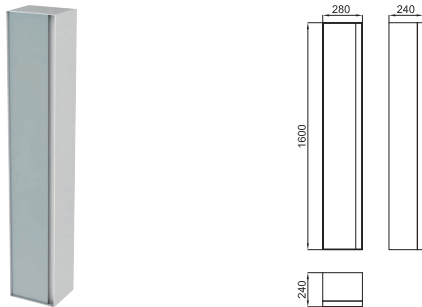

PURE.Wall mounted cabinet 160cm with one door-mirror and 4 glass shelves.
Armoire suspendue 160cm avec 1 porte-miroir et 4 étagères en verre.

100214270
N835909969

○ white
blanc

1.576,00 €

100214079
N835909968

● black
noir

1.576,00 €