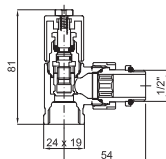

QUADRO_Valve 1/2" 24/19
QUADRO_Robinet 1/2" 24/19

100058640 N599990051 chrome chromé 0.4 - **89,00 €**

100058638 N599990054 white blanc 0.4 - **90,00 €**