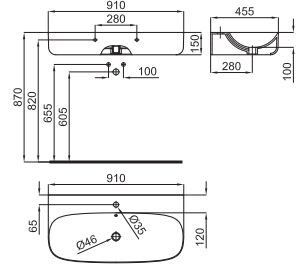

1 70 cm wall hung thin basin with overflow and fixing kit 100041225 - N421040000.

Lavabo 70 cm suspendu à bords fins avec trop plein et fixations 100041225 - N421040000.

100229840
N390000061

white
blanc

413,00 €

2 90 cm wall hung thin basin with overflow and fixing kit 100041225 - N421040000.

Lavabo 90 cm suspendu à bords fins avec trop plein et fixations 100041225 - N421040000.

100229807
N390000063

white
blanc

532,00 €