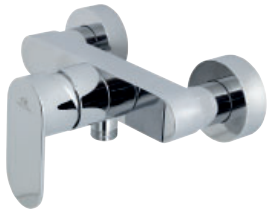

HOTELS

brassware
robinetterie

1