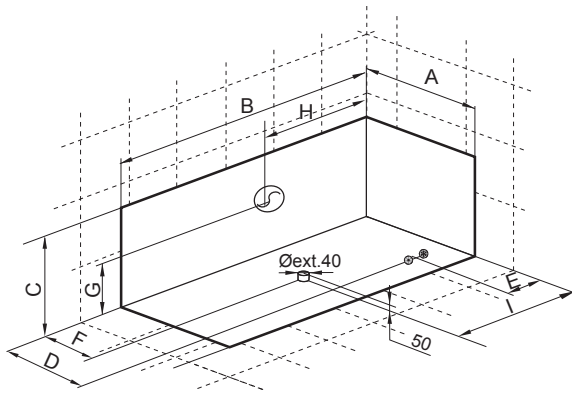

Left
Gauche