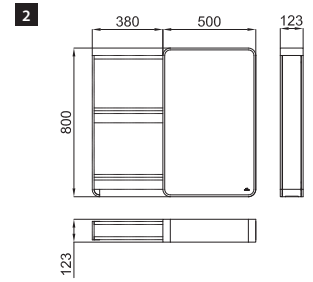

NEW - NATURE

bathroom furniture and accessories
meubles de bain et accessoires

NEW - NATURE

1 Wall mounted cabinet with mirror and manufactured in natural wood veneer 80x50CM. It incorporates a drawer with lateral opening to the right and soft-close system.