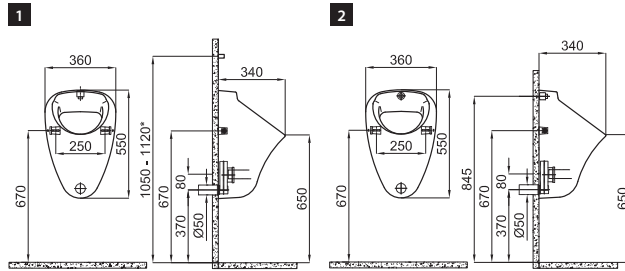

URINALS - URINOIRS

1. **1** ACRO - Urinal with upper water supply and side attachment with 100041212 - N420150000 fixing kit. Includes 100041316 - N499200001 siphon. Can be installed on solid walls or light walls. The height dimension of the fluxometer installation is governed by the code 100067698 - N199999921
   ACRO - Urinoir à alimentation supérieure et maintien latéral par fixations 100041212 - N420150000. Le siphon 100041316 - N499200001 est inclus.

100090783
N380000012 ○ white
blanc

177,00 €

1. **2** ACRO - Urinal with rear water supply and side attachment with 100041212 - N420150000 fixing kit. Includes 100041316 - N499200001 siphon. Can be installed on solid walls or light walls.
   ACRO - Urinoir à alimentation arrière et maintien latéral par fixations 100041212 - N420150000. Le siphon 100041316 - N499200001 est inclus.

100090784
N380000014 ○ white
blanc

177,00 €