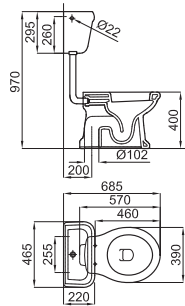

componentes incluidos en el pack

componentes incluidos no pack

1	100238616 - N381000054
2	100238672 - N381000051
3	100238663 - N381000048

PACK INODORO // PACK SANITA

PACK C/C floor outlet pan, medium level cistern with side inlet mechanism and accessories. Includes 100090790 - N381000036 fixings kit.

PACK WC au sol avec sortie verticale et réservoir mi hauteur avec alimentation latérale, mécanisme et accessoire demi réservoir. Inclut les fixations 100090790 - N381000036

FEB. NEW

100239065
N399999676

white_gold
blanc_or

890,00 €