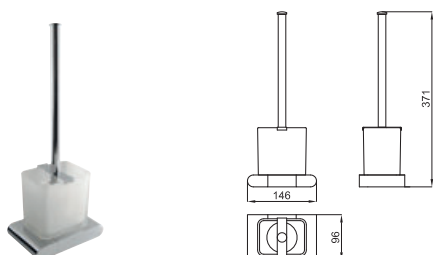

Wall mounted brush holder
Porte-balai fixe

100094169
N643000013

chrome
chromé

186,00 €

accessoires
accessoires