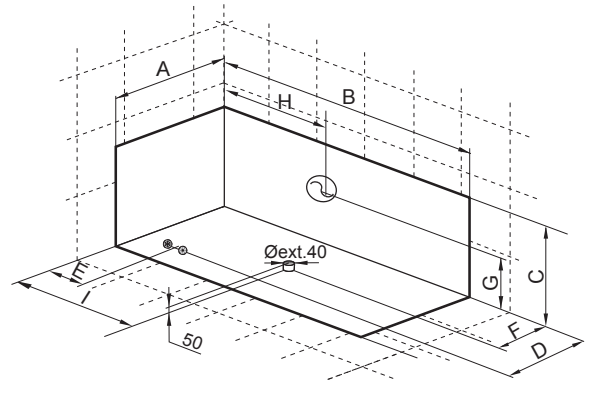

Right
Droite

mm	A	B	C	D	E	F	G	H	I
1900 x 1200	1200	1900	610	800	250	600	300	950	950

	Hot water connections <i>Prise d'eau chaude</i>
	Cold water connections <i>Prise d'eau froide</i>
	Waste <i>Vidage</i>
	Electrical connections <i>Câblage électrique</i>