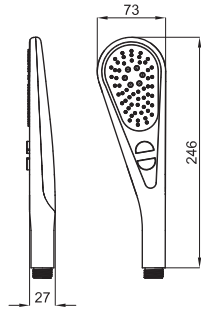

MOOD

designed by Richard Rogers & Luis Vidal

Dual function handshower with diverter
Douchette 2 fonctions avec inverseur

100123418
N199999560

chrome
chromé

133,00 €

100123417
N199999561

white
blanc

142,00 €