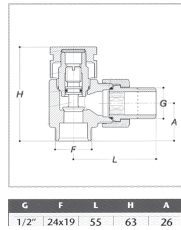

Plug 1/2
Bouchon 1/2

100041903 N599990001 chrome chromé 0.4 800 **72,00 €**

100041905 N599990031 white blanc 0.4 800 **69,00 €**