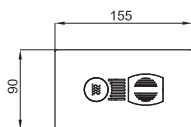

100121026
N186490008

inox mirror
miroir

1.450,00 €

RECESSED PRODUCT RANGE - GAMME ENCASTREMENT

Aromatherapy kit. It includes keyboard and the kenzo, energy, and relax aroma packs. Protection IP 66. Voltage 220 V.