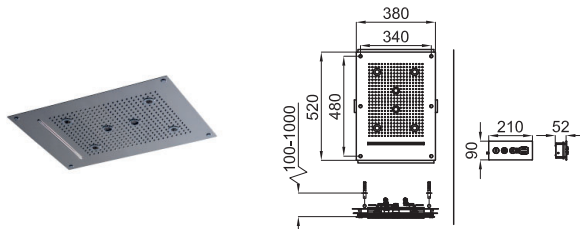

100239057
N199998957

inox mirror
miroir

5.174,00 €

SEASONS - 52x38 cm ceiling build-in sprayer. Water functions: rain, central jet, and water. Additional features: color therapy and aromatherapy. It includes Seasons keyboard and the kenzo, energy, and relax aroma packs. Protection IP 66. Voltage 220 V. It's necessary to order a valve of at least 3 outputs to operate the shower head. Includes 100243203 - N105210044, 100243231 - N105210043.