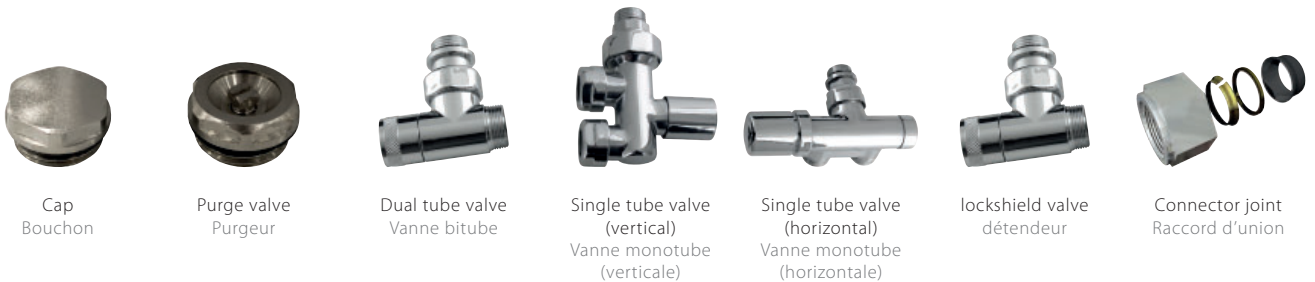

- Description of accessories for the mixed version

- T-connector: allows a dual tube valve and electric heating element to be installed at the same time.

- Description des accessoires pour la version mixte