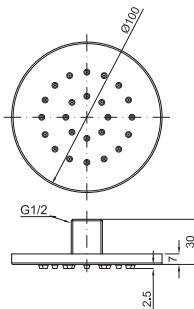

Wall mounted body jet 1/2". Minimum flow rate required: 4 l/min. at 3 bar
Buse latérale douche 1/2". Requiert un débit minimum à 3 bars de 4 l/min.

HOJ

EX

eco

|||

100115568
N199999616

chrome
chromé

113,00 €

100213283
N699520078

black
noir

118,00 €