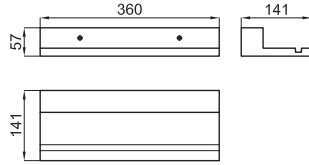

MIRRORS - MIROIRS

PURE LINE. Shelf for mirror Pure Line Wood.
Etagère miroir Pure Line Wood.

100208172
N835909965

oak
Chêne

191,00 €