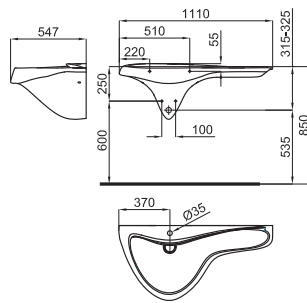

Lavabo 65 cm suspendu avec trop plein, bonde clicker céramique, siphon et fixations.

FEB.
100214347
N346779948

white
blanc

1.107,00 €

109 cm. wall hung basin with left offset bowl and overflow. Clicker basin waste with ceramic plug, siphon and fixing kit included.