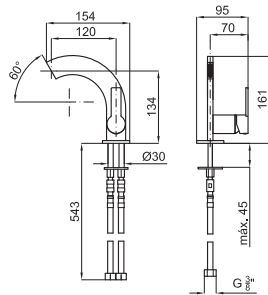

Single lever bidet mixer 3/8". Ø28 mm ceramic cartridge. Length of hoses 460 mm. Without pop-up waste. Without aerator . Flow rate 5,82 l/min. at 3 bar.
Mitigeur bidet avec cartouche Ø28 mm. Flexibles raccordement 3/8" longueur 460 mm. Sans vidage. Bec avec brise-jet laminaire. Chute d'eau en effet cascade. À 3 bars de pression 5,82 l/min.

100046315
N10920001

chrome
chromé

683,00 €