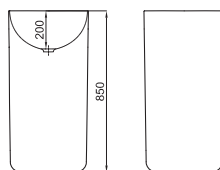

It is required
Requiert

100136669
N859000062

Floor standing basin without overflow. Pop-up waste with ceramic plug included.
Lavabo au sol sans trop plein. Inclus bonde de vidage type clicker avec couvercle en céramique.

100200806
N390000053

○ white
blanc

2.262,00 €

100229769
N311310005

○ matt white
blanc mate

3.008,00 €

100229832
N390000058

● sand
sable

3.008,00 €