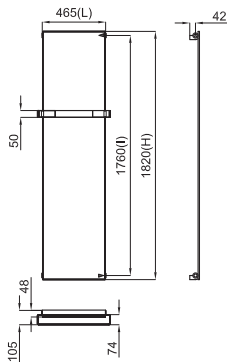

LIS REFLEX - LIS

450x1820 mm

L mm	465
I mm	550 - 1760
H mm	1820
Tubo N°	•
Watt ΔT = 50 K	510 W
Resist. W	750
Fij. N°	4

450x1520 mm