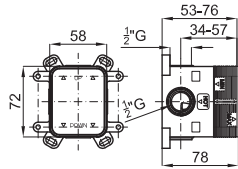

option SMART BOX - option SMART BOX

1

2

1 SMART BOX - Universal and quick installation for 1 way mixer with a Ø35 mm. ceramic cartridge and 1/2" connections. The 3 bar pressure is 22,1 L/min. 2 mufflers and a 1/2" plug included.
SMART BOX - Corps encastré d'installation rapide universelle pour mitigeur à 1 sortie. Avec cartouche céramique de Ø35mm et connexions 1/2". Le débit à 3 bars de pression est de 22,1 l/min. 2 silencieux et un bouchon 1/2 inclus.

100124166
N199999568

97,00 €

2 SMART BOX - Internal component for built-in mixer 100124166 - N199999568
SMART BOX - Pièces internes pour corps encastré mitigeur 100124166 - N199999568

100124169
N199999567

58,00 €