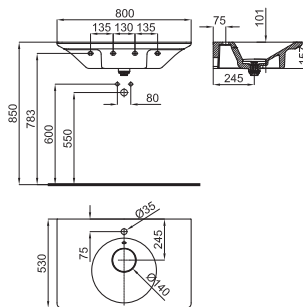

TONO. 80 cm. wall hung basin with overflow, clicker waste with ceramic cover and fixing kit 100041225 - N421040000 included.

Lavabo suspendu avec trop plein et couvercle céramique type clicker. Inclus fixations 100041225 - N421040000

100188382
N372769950

○ white
blanc

526,00 €