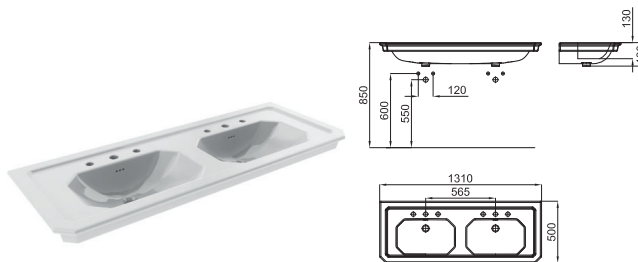

130 cm. wall hung console basin with overflow. Includes 100041225 - N421040000 fixing kit. Can be used with a console leg set. With 3 tapholes
Console 130 cm suspendu avec trop-plein. Fourni avec accessoires de fixation 100041225 - N421040000. 3 orifices pour robinetterie

100137958
N399999806

○ white
blanc

941,00 €