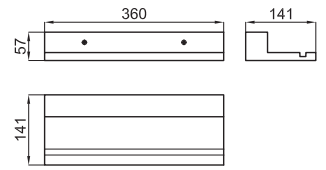

100137912
N399999809

○ white
blanc

344,00 €

PURE LINE

PURE LINE

90 CM

1

2