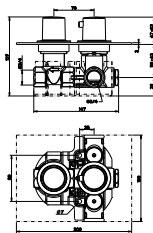

1. Concealed thermostatic 1 way 3/4" with wax thermostatic element. Integrated shut off 3/4". Built in non-return valve. Safety stop at 38°C. Flow rate 49 l/min. at 3 bar.
   Thermostatique à encastrer 1 sortie et élément thermostatique compacte à cire. Régulateur de débit. Clapets anti-retour incorporés. Poignée graduée à butée de sécurité à 38°C. À 3 bars de pression 49 l/min.

100065766
N111390008

556,00 €