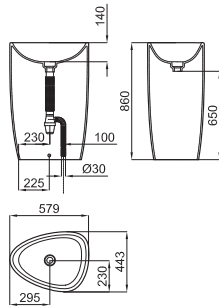

LOUNGE

Floor standing basin without overflow. With flexi bottle trap floor outlet installation. Fixing kit 100041212 - N420150000 and pop-up waste with ceramic plug.
Lavabo au sol sans trop plein. Inclus siphon flexible pour installation évacuation au sol, fixations 100041212 - N420150000 et bonde de vidage type clicker avec couvercle en céramique

100107295
N379000011

○ white
blanc

2.108,00 €