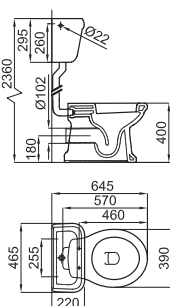

componentes incluidos en el pack componentes incluidos no pack

1	100238618 - N381000045
2	100238670 - N381000050
3	100238656 - N381000052

PACK INODORO // PACK SANITA

PACK C/C wall outlet pan, high level cistern with side inlet and cistern internals and high level cistern's accessories. Includes 100090790-N381000036 fixing kit.
PACK Cuvette au sol sortie horizontale avec plaque pour réservoir haut, réservoir suspendu avec alimentation latérale, mécanisme et accessoires réservoir haut. Inclus fixations 100090790 - N381000036.

100239039
N399999680

white_gold
blanc_or

1.155,00 €