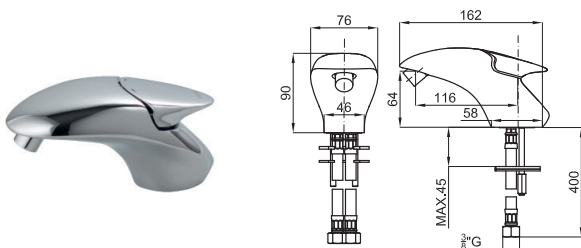

Single lever bidet mixer 3/8" Ø25 mm.ceramic cartridge. Connection 3/8" and length of hoses 400 mm. "Plus" aerator. Flow rate 7.5 l/min. at 3 bar.
Mitigeur bidet avec cartouche céramique de 25mm. Sans bonde de vidage. Connexions 3/8" et longeur flexibles 400mm. Mousseur "plus". Débit à 3 bars de 7,5 l/min

100181804
N109390061 chrome
chromé

599,00 €

100181788
N109390060 white
blanc

671,00 €