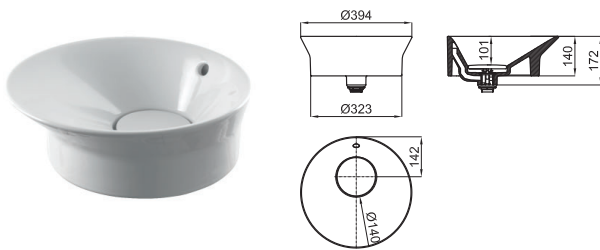

TONO. Ø40 cm. countertop angled basin with overflow, clicker basin waste with ceramic cover included
Lavabo 40cm à poser

100188336
N372769947

○ white
○ blanc

315,00 €