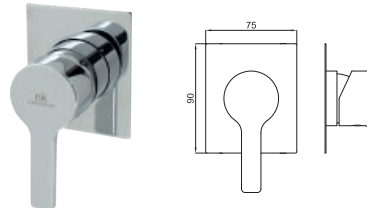

8 URBAN

100123930 chrome
N199999591 chromé **92,00 €**

100123929 white
N199999592 blanc **100,00 €**

100123931 black
N199999593 noir **100,00 €**