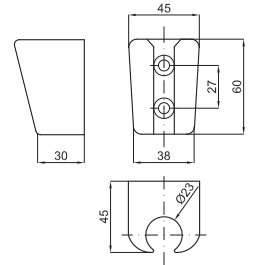

1 Wall bracket
Support mural orientable

100040315
N299264501

chrome
chromé

14,00 €

2 Wall bracket
Support mural fixe

100040314
N299264401

chrome
chromé

7,00 €