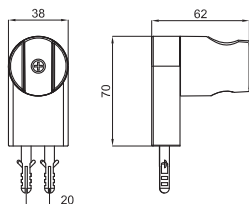

black
noir

72,00 €

URBAN. Wall bracket adjustable
Support douchette orientable

100084812
N299999666

chrome
chromé

18,00 €

ACCESSORIES - ACCESSOIRES

1