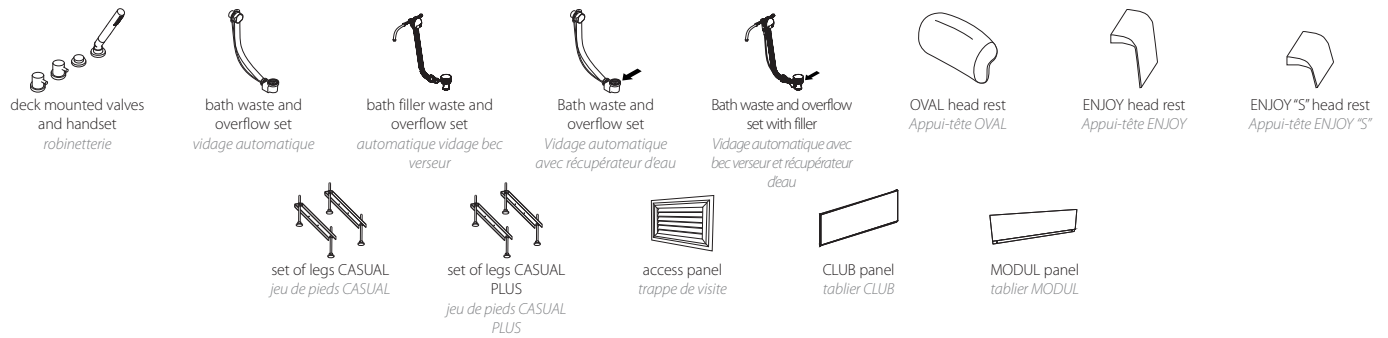

ACCESSORIES • ACCESSOIRES

EQUIPMENT • EQUIPEMENT

	HYDRO	AIR	AIR+	FUSION	EVOLUTION	MUSIC
HIDRO JET JET HYDRO	6			6	6	6
AIR JET JET AIR		8		8		
CHROMOTHERAPY LIGHT PROJECTEUR CHROMOTHERAPIE					6	6
TURNING JET JET ROTATIF					2	2
AIR-HIDRO JET JET AIR-HYDRO					8	8
BACK MICRO JET MICRO JET DORSAL					18	18
MASSAGE PROGRAMS PROGRAMMES MASSAGE					x	x
SOUND SYSTEM SOUND SYSTEM						x
DISINFECTION DÉSINFECTION						x