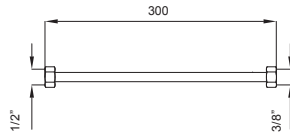

ACCESSORIES - ACCESSOIRES

1

1 300mm flexible hose 1/2" - 3/8" female connectors
Flexibles connections 1/2" - 3/8" femelle de 300mm

100044110
N258020000

chrome
chromé

8,00 €

2