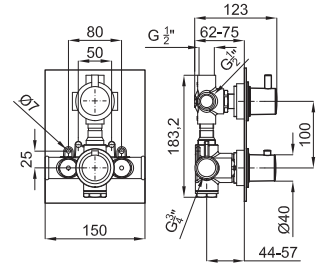

THERMOSTATIC VALVES - THERMOSTATIQUES

1

2

1

URBAN. Concealed thermostatic 2 ways 1/2"-3/4" with wax thermostatic element. Diverter valve with integrated shut off 1/2". Flow rate bath 26 l/min. at 3 bar and flow rate shower 13 l/min. at 3 bar. Built in non-return valve. Safety stop at 38°C.
Thermostatique à encastrer 3/4" 2 voies (sorties 1/2") et élément thermostatique compacte à cire. Inverseur/régulateur de débit. Clapets anti-retour incorporés. Poignée graduée à butée de sécurité à 38°C. À 3 bars de pression (eau mélangée) pour bain: 26 l/min. et pour shower: 13 l/min.

100063403
N111390004

chrome
chromé

633,00 €

2

URBAN. Concealed thermostatic 3 ways 1/2"-3/4" with wax thermostatic element. Diverter valve with integrated shut off 1/2". Built in non-return valve. Safety stop at 38°C. Flow rate one outlet: 22.5 l/min. at 3 bar. and other outlet: 15 l/min. at 3 bar.
Thermostatique à encastrer 3/4" 3 voies et élément thermostatique compacte à cire. Inverseur/régulateur de débit. Clapets anti-retour incorporés. Poignée graduée poignée graduée à butée de sécurité à 38°C. À 3 bars de pression pour une sortie: 22.5 l/min. et pour l'autre deux: 15 l/min.

100063389
N111390002

chrome
chromé

633,00 €

showers
douches

1

2

1