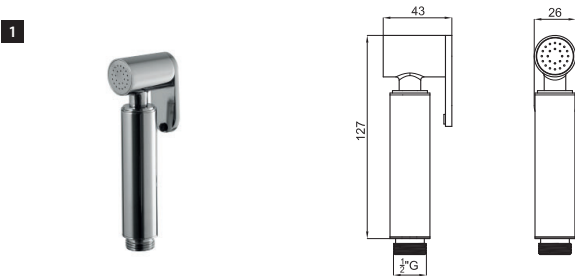

1 ROUND - Sanitary shower
ROUND - Douche sanitaire

100239068 chrome
N200000045 chromé

49,00 €

2 SQUARE - Sanitary shower
SQUARE - Douche sanitaire

100239029 chrome
N186490030 chromé

49,00 €