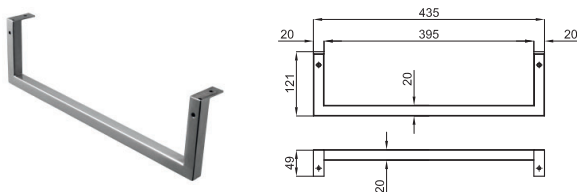

Towel rail 45cm polished inox for countertop Project Tech and Project Wood.
Porte-serviettes 45 cm inox poli par tablettes Project Tech et Project Wood.

100234146
N801151058 ● polished inox
inox poli

206,00 €