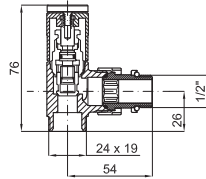

RONDO_Valve 1/2" 24/19
RONDO_Robinet 1/2" 24/19

100058637 N599990052 chrome chromé 0.4 - **63,00 €**

100058633 N599990050 white blanc 0.4 - **65,00 €**