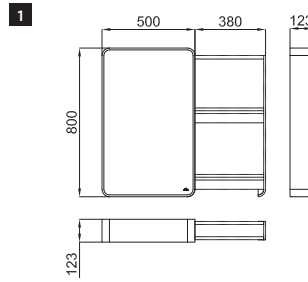

NEW - NATURE

bathroom furniture and accessories
meubles de bain et accessoires

NEW - NATURE

1 Wall mounted cabinet with mirror and manufactured in natural wood veneer 80x50CM. It incorporates a drawer with lateral opening to the right and soft-close system.