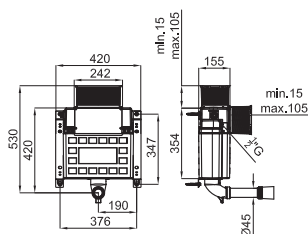

Concealed cistern without frame for floor standing WC pan, with reduced height. Includes the fixings kit and connection pipes for the WC. Flush plate can be installed in front or on top sides

Réserveiro encastré pour cuvette indépendante, hauteur réduite. Inclut kit de fixation et connections pour le WC

100189501
N398840037

195,00 €