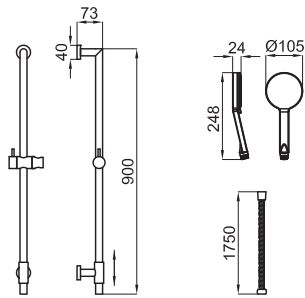

HOTELS SHOWER PACK. Includes handshower bar with bracket, 2-function 100093576 - N199999767 HOTELS handshower and flexi shower hose 100040296 - N299114101 chrome plated twist free
PACK DOUCHE HOTELS. Comprend barre de douche avec support, douchette HOTELS 100093576 - N199999767 à 2 fonctions et flexible double agrafage anti-torsion 100040296 - N299114101.

100094295
N199999726

chrome
chromé

261,00 €