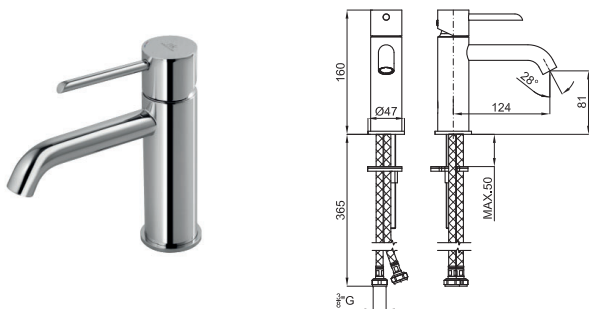

chrome
chromé

224,00 €

100208350
N199999100

black
noir

261,00 €

Single lever basin mixer 3/8". Ø35 mm ceramic cartridge. Length of hoses 365 mm. Without pop-up waste set 1 1/4". "Plus" aerator. Cold-water opening. Flow rate 5,34 l/min. at 3 bar.