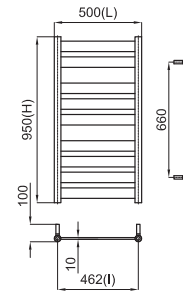

SKY

500x950 mm

L mm	500	500
I mm	462	462
H mm	950	950
Tube N°	9	9
Watt ΔT = 50 K	246 W	399 W
Resist. W	300	400
Fij. N°	4	4

	100048011 N537000002		white blanc			311,00 €
	100048010 N537000001		chrome chromé			499,00 €
	100215608 N537000112		white blanc			513,00 €
	100215653 N537000097		chrome chromé			732,00 €
	100215609 N537000088		white blanc			520,00 €
	100215643 N537000094		chrome chromé			739,00 €

	100215632 N537000107		white blanc			500,00 €
	100215663 N537000092		chrome chromé			719,00 €
	100215661 N537000110		white blanc			508,00 €
	100215664 N537000106		chrome chromé			727,00 €

Included accessories:
Accessoires inclus:

(E1)
(M1)

(EL1)
(ML1)

Included accessories:
Accessoires inclus:

(E1)
(M1)

(EL1)
(ML1)