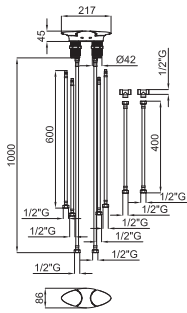

100181804
N109390061  chrome
 chromé

599,00 €

100181788
N109390060  white
 blanc

671,00 €

VITAE

designed by Zaha Hadid Design

brassware
robinetterie

Deck-mount tub bath/shower mixer; Ø35mm ceramic cartridge and 1/2" connections.
Mitigeur pour installation sur plage baignoire, cartouche céramique Ø35mm et connexions 1/2".