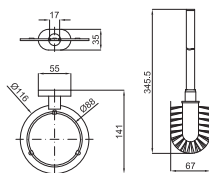

Wall mounted brush holder
Porte-balai fixe

100042521
N640330001

chrome
chromé

109,00 €