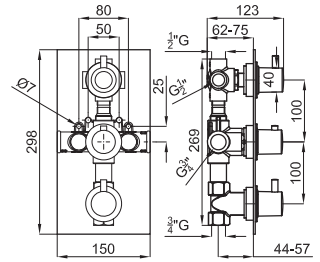

1 Concealed thermostatic 3 ways 1/2"-3/4" with wax thermostatic element. diverter valve with integrated shut off 1/2". flow rate 26 l/min. at 3 bar, flow rate 16 l/min. at 3 bar and flow rate 45,5 l/min. at 3 bar. Built in non-return valve. Safety stop
Thermostatique à encastrer 3/4" 3 voies (2 sorties 1/2" et sortie basse 3/4") et élément thermostatique compacte à cire. Inverseur/régulateur de débit. Clapets anti-retour incorporés. Poignée graduée poignée graduée à butée de sécurité à 38°C. À 3 bars de pression (eau mélangée) pour une sortie 26 l/min. et pour l'autre sortie 16 l/min. et pour la dernière sortie 45,5 l/min.

100063400
N111390003

877,00 €

2 Concealed 4 way, 3 handle Thermostatic valve with wax thermo-element. 1/2" or 3/4" connectors according to technical drawing. Diverter with flow regulator. The flowrate at 3 bar (mixed water) for each water way is 26,3l/min, 26,3l/min, 23,1l/min and 45,5l/min. Includes 1 hi-flow way with separate handle, non-return valves and 38°C security stop.
Thermostatique encastrée 4 sorties (3 manettes) avec thermo-élément à cire intégré. Connexions de 1/2"-3/4" selon plan. Inverseur régulateur de débit. Le débit à 3 bars de

100140559
N199999481

877,00 €