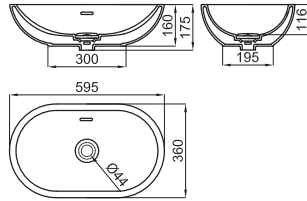

FORMA OVAL. 59,5x36 cm. countertop basin with overflow. Clicker basin waste and ceramic plug included
Lavabo 59,5x36 cm. à poser avec trop plein. Inclus bonde de vidage type clicker avec couvercle céramique

100214320
N350798851

○ white
blanc

282,00 €