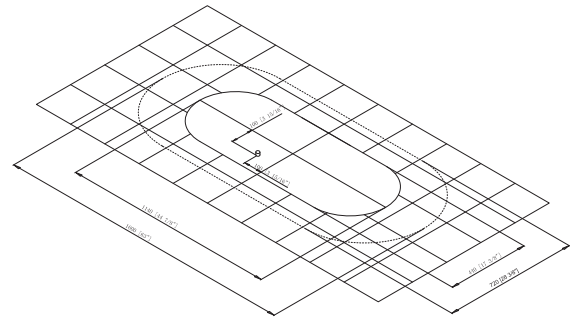

ARQUITECT

160X72 · 54,5H

bathtub, freestanding, without brassware, oval 160x72, one-piece, center bath waste, sanitary acrylic. Syphon NEXT 100158208 accessory not included.
baignoire, en îlot, sans robinetterie, ovale 160x72, une-pièce, avec vidage central, acrylique sanitaire. Accessoir siphon NEXT 100158208 non inclus.

L 165 cm.
W 77 cm.
H 60 cm.

0.76 m³

205 l.

100206910
N710001222

○ glossy white
blanc brillant

KG 28.0

KG 40.0

1

2.547,00 €

100206901
N710001224

○ matt white
blanc mate

KG 29.0

KG 40.0

1

2.881,00 €

172X78 · 55H