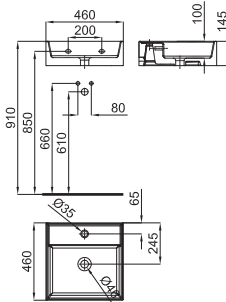

1

PURE LINE WOOD_Horizontal mirror 80x50 cm, perimeter LED lighting and defogger system. Integrated speakers to play music from Bluetooth devices. Class II, IP44, 50 W, 6000 K. Lateral sensor for LED and defogger.
PURE LINE WOOD_Miroir horizontal 80x50cm, illuminé sur tout le périmètre avec des LED, iluminado con luz LED perimetral. Système antibuée et haut-parleurs intégrés pour écouter de la musique à partir de dispositifs Bluetooth. Classe II, IP44, 50 W, 6000 K. Sensor latéral pour LED et système antibuée

100207751
N899999672

○ mirror
miroir

831,00 €

2

Shelf for mirror Pure Line Wood.
Étagère miroir Pure Line Wood.

100208172
N835909965

● oak
Chêne

191,00 €

1