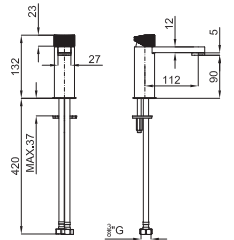

100107958
N194710517

91,00 €

TONO

designed by Foster + Partners

brassware
robinetterie

1

2

- 1** Single lever basin mixer with Ø25 mm ceramic cartridge and 500mm hoses 3/8". Flow rate is 5.68 l/min at 3 bar
Mitigeur lavabo avec cartouche Ø25mm. Flexibles raccordement 3/8" longueur 500 mm. À 3 bars de pression 5.68 l/min