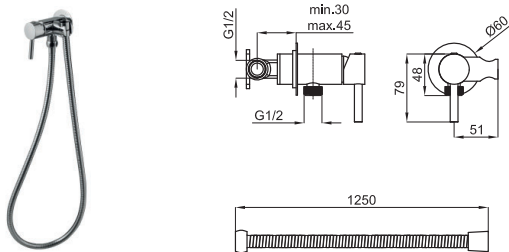

Mixer for sanitary shower. Wall bracket with outlet elbow and hose included. Flow rate 8,6 l/min. at 3 bar.
Robinet Mélangeur pour douchette sanitaire. Inclus support mural avec prise d'eau et flexible. À 3 bars de pression 8,6 l/min

100239067 chrome
N299998477 chromé

117,00 €