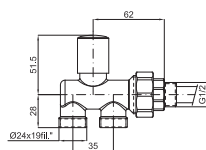

Vertical valve for monotube
Valve monotube verticale

100041891
N598930001

chrome
chromé

159,00 €