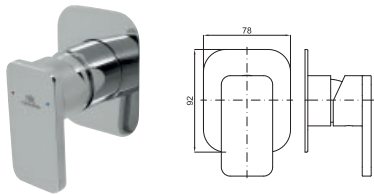

4 FORMA

100140118 chrome
N199999401 chromé **113,00 €**