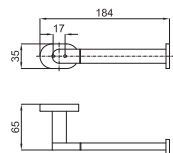

100042523
N640560001

chrome
chromé

75,00 €

Clean towel rail with extra hanging rail
Porte-serviettes + étagère

100042518
N640080001

chrome
chromé

309,00 €

Roll holder without cover
Porte-papier sans couvercle