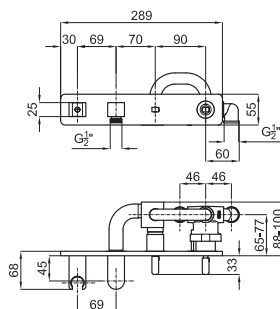

Concealed bath/shower mixer 1/2"+ wall handshower holder + shower wall bracket. Automatic diverter. Flow rate 16,26 l/min. at 3 bar.
Mitigeur bain/douche à encastrer avec support, prise d'eau et inverseur. Raccordements 1/2". À 3 bars de pression 16,26 l/min.

100063516 N199999984		chrome chromé			1.253,00 €
100073036 N199999892		white blanc			1.439,00 €