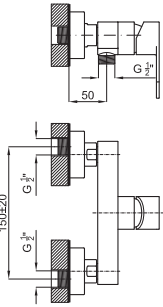

HOTELS

brassware
robinetterie

1