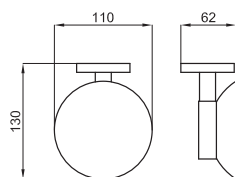

Wall mounted soap dish
Porte-savon fixe

100102355
N648000002

chrome
chromé

58,00 €