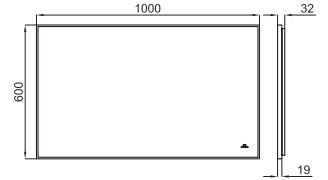

SQUARE

100 CM

1

2

1. 1 Mirror 100x60 cm with aluminium black frame.
   Miroir 100x60 cm avec cadre de aluminium noir.

100233734
N806718576

● black
noir

341,00 €

1. 2 Mirror 100x60 cm with aluminium black frame, perimetral light and defogger, controlled by proximity sensor.
   Miroir 100x60 cm avec cadre de aluminium noir, avec lumière périmètre et anti-buée contrôlé par capteur de proximité.

100233708
N806718575

● black
noir

1.130,00 €

1

2

1. 1 100x45 cm wall hung basin with central bowl and overflow. Includes 100041225 - N421040000 fixing kit.
   Lavabo 100x45 cm suspendu, avec bac centré et trop-plein. Comprend les fixations 100041225 - N421040000.

100090014
N377001043

○ white
blanc

594,00 €

1. 2 100x45 cm. wall hung basin with right offset bowl, overflow and 100041225 - N421040000 fixing kit.
   Lavabo 100x45 cm suspendu à bac décalé vers la droite, trop-plein et fixations 100041225 - N421040000

100090015
N377001041

○ white
blanc

594,00 €

1

2

1. 1 Metal black matte console for wall hung basins Square: 100090014 - N377001043, 100090015 - N377001041. Dimensions: 99 x 44.7 cm x 82 cm high.
   Structure en métal noir mat pour vasques suspendu Square: 100090014 - N377001043, 100090015 - N377001041. Dimension: 99 x 44.7 cm x 82 cm in alto.

100234004
N802910949

● black
noir

583,00 €

1. 2 Shelf for structure Square (100234004 N802910949) 100CM
   Etagère structure Square (100234004 N802910949) 100CM

100232822
N804861111

● oak
Chêne

234,00 €