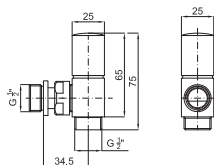

ACCESSORIES - ACCESSOIRES

Nivelite square valve 1/2" + raccord 15 for pipeline of copper
Robinet d'arrêt à équerre 1/2" + raccordement

100069255
N535000075

inox
inox

190,00 €