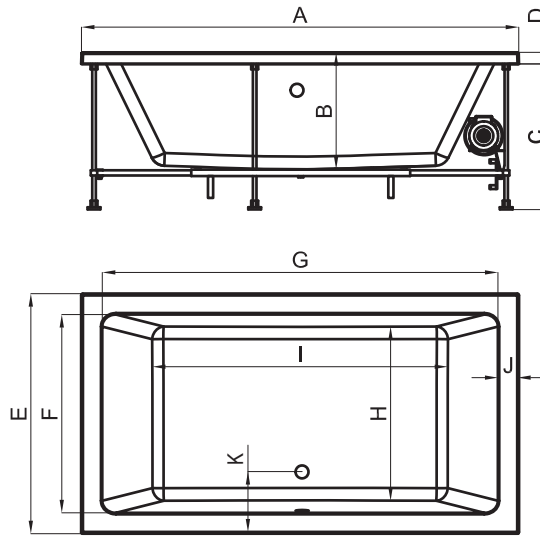

MINIMAL DUO

mm	A	B	C	D	E	F	G	H	I	J	K
1900 x 1200	1900	470	565	45	1200	1040	1740	940	1340	80	250