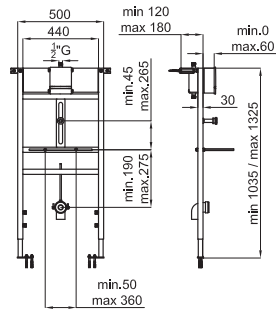

100104495
 N386000012

1.092,00 €

INSTALLATION SYSTEMS - SYSTÈMES D'INSTALLATION: SMART LINE

Concealed frame for wall hung urinal with infrared flushing system. Installation in light wall. Fixing kit, connection kit and IR sensor are included.