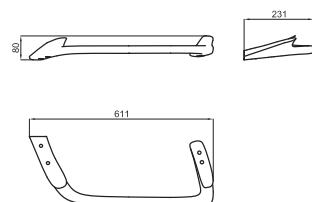

Towel rail for left basin shelf
Porte serviettes blanc brillant pour étagère lavabo gauche

100184690
N699520067

white
blanc

637,00 €