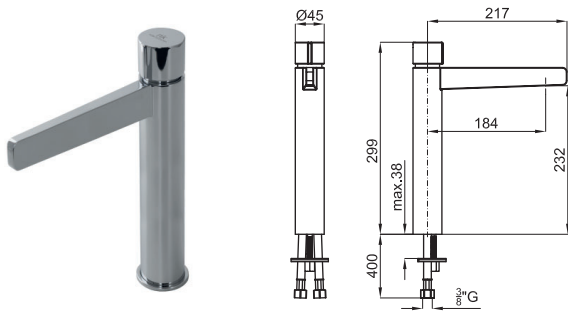

PURE LINE

High spout single lever basin mixer 3/8". Push-button ceramic cartridge. Length of hoses 400 mm. Without pop-up waste set 1 1/4". Flat aerator. Flow rate 5 l/min. at 3 bar.
Mitigeur lavabo bec haut avec cartouche céramique push. Sans vidage. Connexions de 3/8" et longueurs flexibles de 400mm. Mousseur plat. Le débit à 3 bars est de 5 l/min.

100180977
N199999248

chrome
chromé

517,00 €