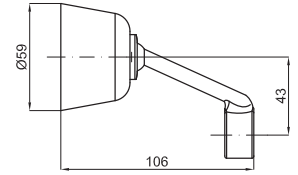

ACCESSORIES - ACCESSOIRES

showers
douches

1

2

1 MINIMAL - Wall bracket
MINIMAL - Support mural orientable

100040307
N299260501

chrome
chromé

46,00 €

2 Classico - Wall bracket orientable
CLÁSICO - Support mural orientable

100137898
N103500714

chrome
chromé

49,00 €

1

2

1 Wall bracket
Support mural orientable

100040315
N299264501

chrome
chromé

14,00 €

2 Wall bracket
Support mural fixe

100040314
N299264401

chrome
chromé

7,00 €

COTA - Wall bracket
COTA - Support mural fixe

100038630
N158470001

chrome
chromé

66,00 €

100212568
N199999044

black
noir

72,00 €

URBAN. Wall bracket adjustable
Support douchette orientable

100084812
N299999666

chrome
chromé

18,00 €