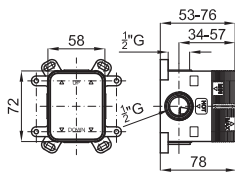

option SMART BOX - option SMART BOX

1

2

1 SMART BOX - Universal and quick installation for 1 way mixer with a Ø35 mm. ceramic cartridge and 1/2" connections. The 3 bar pressure is 22,1 L/min. 2 mufflers and a 1/2" plug included.