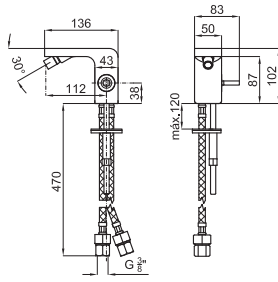

LOUNGE

designed by Simone Micheli

brassware
robinetterie

Single lever bidet mixer 3/8": Ø25 mm ceramic cartridge. Length of hoses 470 mm. Without pop-up waste. Flow rate 7,6 l/min. at 3 bar.
Mitigeur bidet avec cartouche Ø25 mm. Flexibles raccordement 3/8" longueur 470 mm. Sans vidage. À 3 bars de pression 7,6 l/min.

100063519 N199999980		chrome chromé			655,00 €
100073042 N199999899		white blanc			798,00 €
100210956 N199999061		copper cuivre			1.053,00 €
100208750 N199999086		titanium titane			1.053,00 €