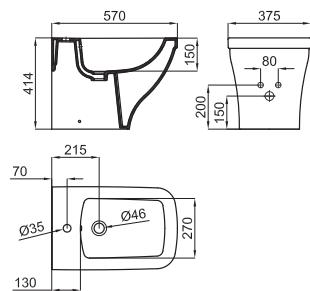

We recommend
On recommande