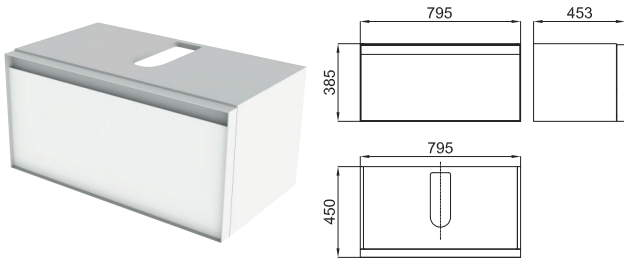

NEW - PURE

NEW - PURE

PURE.Wall hung vanity unit 80 cm, with 1 drawer with soft-close system.
Module suspendu de 80 cm, 1 tiroir à fermeture amortie.

100210513
N835909967

○ white
blanc

1.460,00 €

100210505
N835909966