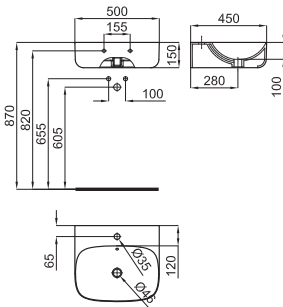

1 Wall mounted cabinet with mirror and manufactured in natural wood veneer 80x50CM. It incorporates a drawer with lateral opening to the right and soft-close system.

NEW

100232824
N812750020

oak
Chêne

1.295,00 €

Module suspendu avec miroir é plaquage en bois naturel 80x50cm. Inclus tiroir latéral ouverture à droite avec fermeture ralentie.

2 Wall mounted cabinet with mirror and manufactured in natural wood veneer 80x50CM. It incorporates a drawer with lateral opening to the left and soft-close system.

NEW

100232832
N812750021

oak
Chêne

1.295,00 €

Module suspendu avec miroir é plaquage en bois naturel 80x50cm. Inclus tiroir latéral ouverture à gauche avec fermeture ralentie.

50 cm wall hung thin basin with overflow and fixing kit 100041225 - N421040000.

Lavabo 50 cm suspendu à bords fins avec trop plein et fixations 100041225 - N421040000.

100229808
N390000059

white
blanc

354,00 €

100229809
N390000060

matt white
blanc mate

532,00 €