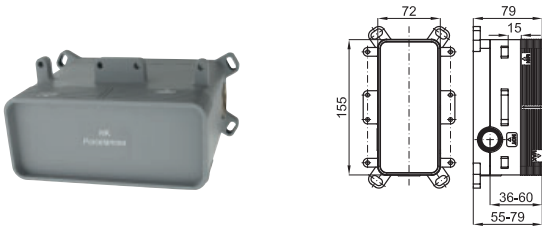

100149208
N199999395

1.175,00 €

CONCEALED CONCEPT: BASIN - CONCEPT ENCASTRÉ: LAVABO

1

SMART BOX BASIN

SMART BOX BASIN - Universal and quick installation for basin mixer. 1/2" connections.
Possibility of vertical and horizontal installation.
SMART BOX BASIN - Corps encastré installation rapide universelle pour mitigeur lavabo.
Connections 1/2". Possibilité d'installation horizontale et verticale.