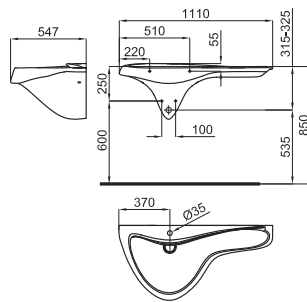

100214347
N346779948

○ white
○ blanc

1.107,00 €

VITAE . 109 cm. wall hung basin with left offset bowl and overflow. Clicker basin waste with ceramic plug, siphon and fixing kit included.
Lavabo 109 cm suspendu, décalé gauche, avec trop plein . Inclut vidage clicker céramique, siphon et fixations.