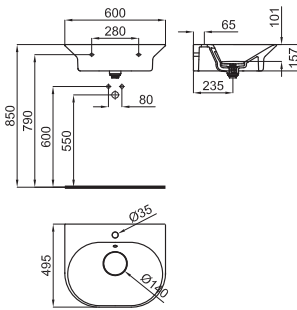

TONO. 60x50 cm. wall hung basin with overflow, clicker waste with ceramic cover and fixing kit 100041225 - N421040000 included.

Lavabo 60cm suspendu avec trop plein et bonde clicker céramique. Inclus fixations 100041225 - N421040000

100188374
N372769949

○ white
blanc

414,00 €