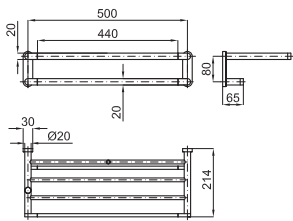

Clean towel rail with extra hanging rail
Porte-serviettes + étagère

100042518
N640080001

chrome
chromé

309,00 €