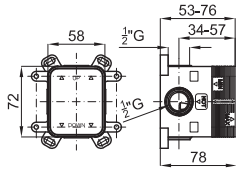

option SMART BOX - option SMART BOX

1

2

1 SMART BOX - Universal and quick installation for 1 way mixer with a Ø35 mm. ceramic cartridge and 1/2" connections. The 3 bar pressure is 22,1 L/min. 2 mufflers and a 1/2" plug included.
SMART BOX - Corps encastré d'installation rapide universelle pour mitigeur à 1 sortie. Avec cartouche céramique de Ø35mm et connexions 1/2". Le débit à 3 bars de pression est de 22,1 l/min. 2 silencieux et un bouchon 1/2 inclus.

100124166
N199999568

97,00 €

2 SMART BOX - Internal component for built-in mixer 100124166 - N199999568
SMART BOX - Pièces internes pour corps encastré mitigeur 100124166 - N199999568

100124169
N199999567

58,00 €