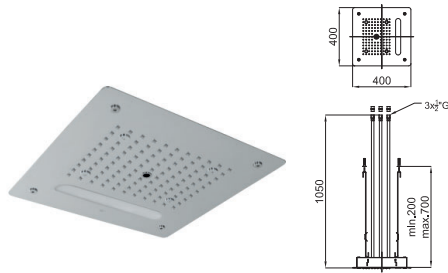

RECESSED PRODUCT RANGE - GAMME ENCASTREMENT

showers
douches

1