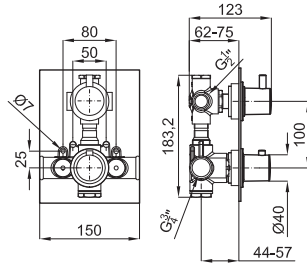

THERMOSTATIC VALVES - THERMOSTATIQUES

1

2