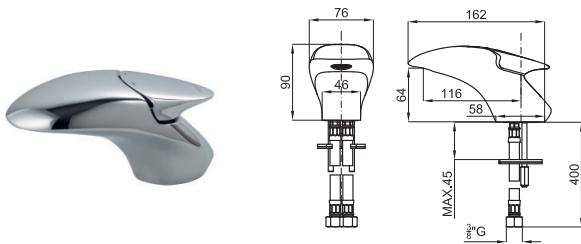

VITAE

designed by Zaha Hadid Design

Single lever basin mixer 3/8" Ø25 mm.ceramic cartridge. Connection 3/8" and length of hoses 400 mm. "Plus" aerator. Flow rate 5 l/min. at 3 bar.
Mitigeur lavabo avec cartouche céramique de 25mm. Sans bonde de vidage. Connexions 3/8" et longeur flexibles 400mm. Mousseur "plus". Débit à 3 bars de 5 l/min

100181802
N109390058 chrome
chromé

599,00 €

100181778
N109390059 white
blanc

671,00 €