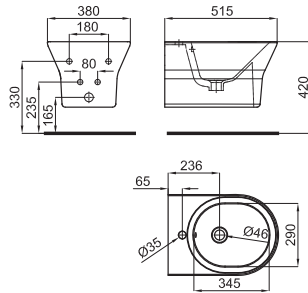

Wall hung bidet. Includes the fixings kit 100214286-N351780033
Bidet suspendu. Inclus fixations

100188372
N396990886 ○ white
blanc

489,00 €