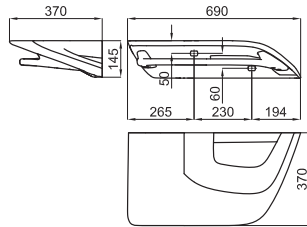

Right bowl basin shelf with fixing kit 100041225 - N421040000. Towel rail not included.
Etagère pour lavabo décalé droite. Inclut fixations 100041225 - N421040000. Porte serviettes non inclut

100184335
N346779934

white
blanc

648,00 €