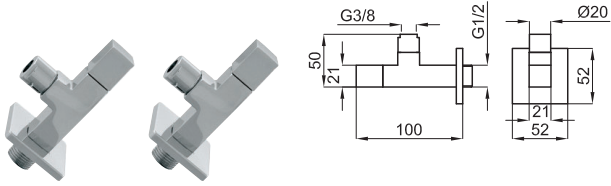

ACCESSORIES - ACCESSOIRES

1