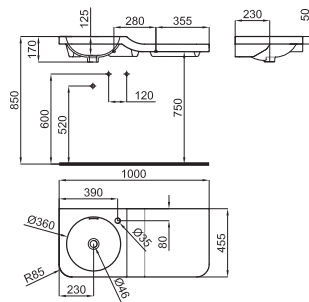

100239039
N399999680

white_gold
blanc_or

1.155,00 €

FORMA

100 cm. wall hung basin with overflow. Fixing kit 100041151 - N401150000 included.
Lavabo suspendu 100 cm. avec trop plein. Fixations 100041151 - N401150000.