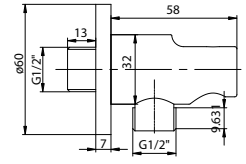

ACCESSORIES - ACCESSOIRES

1

2

1 Wall bracket with outlet elbow
Support mural avec prise d'eau

HOJ EX

100038631
N158490001

chrome
chromé

99,00 €

100213290
N111390029

black
noir

103,00 €

2 MINIMAL - Wall bracket with outlet elbow
MINIMAL - Support mural fixe avec prise d'eau

HOJ

100039121
N198490001

chrome
chromé

57,00 €

100213266
N629321403

black
noir

61,00 €

1

2

3

4

1 SQUARE - Shower outlet elbow
SQUARE - Prise d'eau murale

EX

100039030
N186490001

chrome
chromé

119,00 €

100213229
N807993289

black
noir

126,00 €

2 Shower outlet elbow
Prise d'eau murale

EX

100093562
N196599511

chrome
chromé

79,00 €

3 Shower outlet elbow
Prise d'eau murale

EX

100093563
N199999763

chrome
chromé

79,00 €

4 LIBERTY - Shower outlet elbow
LIBERTY - Prise d'eau murale

EX

100064216
N199999973

chrome
chromé

30,00 €

100213267
N399999697

black
noir

39,00 €