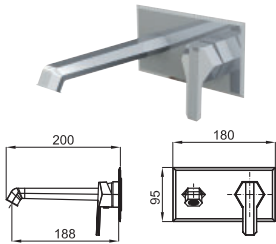

100157432
N199999351

chrome
chromé

461,00 €

2

HOTELS