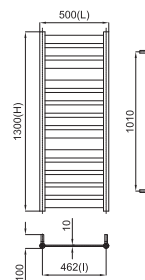

SKY

500x1300 mm

L mm	500	500
I mm	462	462
H mm	1300	1300
Tube N°	13	13
Watt ΔT = 50 K	340 W	562 W
Resist. W	500	600
Fij. N°	4	4

	100048012 N537000004		white blanc			365,00 €
	100048014 N537000005		chrome chromé			634,00 €
	100215648 N537000084		white blanc			603,00 €
	100216123 N537000108		chrome chromé			882,00 €
	100215668 N537000101		white blanc			611,00 €
	100216150 N537000089		chrome chromé			890,00 €

	100215657 N537000091		white blanc			585,00 €
	100216151 N537000102		chrome chromé			863,00 €
	100216122 N537000109		white blanc			593,00 €
	100216153 N537000082		chrome chromé			871,00 €

Included accessories:
Accessoires inclus:

(E1)
(M1)

(EL1)
(ML1)

Included accessories:
Accessoires inclus:

(E1)
(M1)

(EL1)
(ML1)