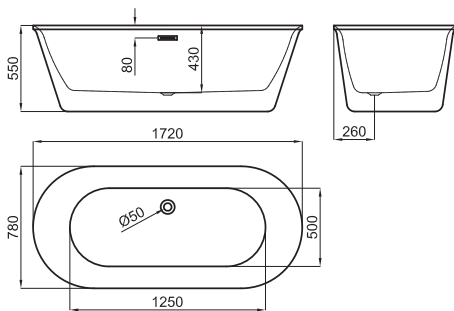

bathtub, freestanding, without brassware, oval 172x78, one-piece, center bath waste, sanitary acrylic. Syphon NEXT 100158208 accessory not included.
baignoire, en îlot, sans robinetterie, ovale 172x78, une-pièce, avec vidage central, acrylique sanitaire. Accessoir siphon NEXT 100158208 non inclus.

L 177 cm.
W 83 cm.
H 60 cm.

0.88 m³

260 l.

100206891
N710001223

○ glossy white
blanc brillant

KG 32.0

KG 42.0

1

2.846,00 €

100206872
N710001221

○ matt white
blanc mate

KG 33.0

KG 42.0

1

3.062,00 €

We recommend
On recommande

Bath trap NEXT D40
Siphon vidage pour baignoire NEXT D40
100158208 - N790001657

12,00 €