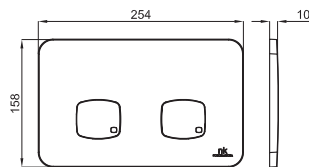

NK CONCEPT - Smart line double flush button
NK CONCEPT - Plaque de commande double poussoir.

100173670
N386000060

chrome
chromé

86,00 €

100173680
N386000059

white
blanc

70,00 €