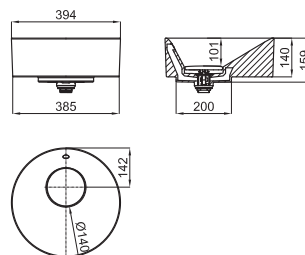

100188374
N372769949

○ white
○ blanc

414,00 €

Ø40 cm. countertop angled basin with overflow, clicker basin waste with ceramic cover included
Lavabo 40cm à poser

100188336
N372769947

○ white
○ blanc

315,00 €