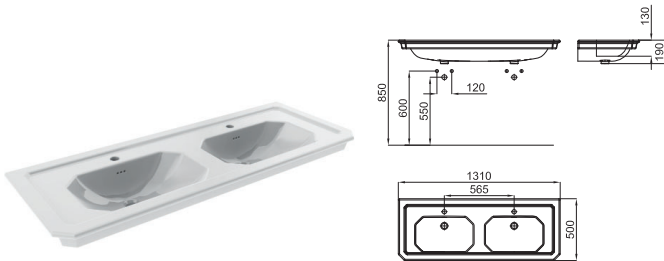

130 cm. wall hung console basin with overflow and taphole. Includes 100041225 - N421040000 fixing kit and can be used with a console leg set.
Console 130 cm suspendu avec trop-plein et trou pour la robinetterie. Fourni avec accessoires de fixation 100041225 - N421040000 et combine avec le jeu de pieds pour console.

100137921
N399999805

○ white
blanc

927,00 €