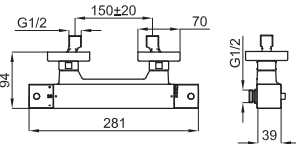

THERMOSTATICS VALVES - THERMOSTATIQUES

showers
douches

PURE LINE GLASS. Wall mounted exposed thermostatic shower mixer 1/2" with white glass shelf and wax thermostatic element. Built Non-return valve included and safety stop at 38°C. Centre distance 150 +/-15 mm. Flow rate 14,8 l/m at 3 bar
Thermostatique externe douche avec étagère en verre blanche et élément thermostatique compacte à cire. Raccordements 1/2". Clapets anti-retour incorporés. Poignée graduée à butée de sécurité à 38°C. Distance entre des raccords 150 +/-15 mm. À 3 bars de pression 14,8 l/min.

100207950
N109390152

Chrom_white
chromé_blanc

409,00 €

1

2

1 **ACRO N.** Wall mounted exposed thermostatic bath shower mixer 1/2" with wax thermostatic element and "plus" aerator. Built in non-return valve. Safety stop at 38°C and ECOSTOP button. Centre distance 150 +/-20 mm. Flow rate 17,4 l/m
Thermostatique externe douche avec élément thermostatique compacte à cire. Raccordements 1/2". Clapets anti-retour incorporés. Poignée graduée à butée de sécurité à 38°C. Distance entre des raccords 150 +/-20 mm. À 3 bars de pression 17,4 l/min.

100100599
N172390016

chrome
chromé

415,00 €

2 **ACRO N.** Wall mounted exposed thermostatic bath shower mixer with wax thermostatic element, 1/2" connections, shut-off diverter valve and "plus" aerator. Built in non-return valve. Safety stop at 38°C. Centre distance 150 +/-20 mm.
Thermostatique externe bain/douche avec élément thermostatique compacte à cire. Raccordements 1/2". Inverseur/régulateur de débit. Mousseur "plus". Clapets anti-retour incorporés. Poignée graduée à butée de sécurité à 38°C. Distance entre des raccords 150 +/-20 mm. À 3 bars de pression pour douche é de 23,4 l/min. et pour bain 21 l/min.

100100598
N172390017

chrome
chromé

499,00 €