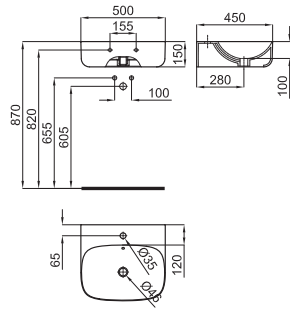

ARQUITECT

50 cm wall hung thin basin with overflow and fixing kit 100041225 - N421040000.
Lavabo 50 cm suspendu à bords fins avec trop plein et fixations 100041225 - N421040000.

100229808
N390000059

○ white
blanc

354,00 €

100229809
N390000060

○ matt white
blanc mate

532,00 €