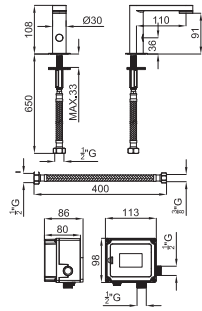

INFRA-RED / SELF CLOSING TAPS - ÉLECTRONIQUE / TEMPORISÉ

TONO. Electronic faucet with 1 water inlet. 3/8" connections. Battery 6V. Flow rate 6.8 l/min at 3 bar.

Robinetterie électronique 1 entrée d'eau, connexions 3/8", batterie 6V. Le débit à 3 bars est de 6,8l/min

100184771
N109390068

chrome
chromé

429,00 €