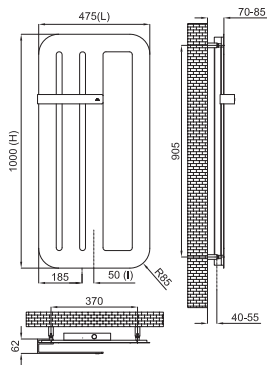

Included accessories:
Accessoires inclus:

FORMA

475x1000 mm

600x475 mm

L mm	475
I mm	50
H mm	1000
Tube N°	4
Watt ΔT = 50 K	372
Resist. W	400
Fij. N°	4

L mm	600
I mm	50
H mm	475
Tube N°	4
Watt ΔT = 50 K	201
Resist. W	-
Fij. N°	4