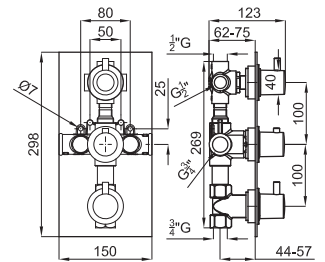

1

URBAN. Concealed thermostatic 3 ways 1/2"-3/4" with wax thermostatic element. diverter valve with integrated shut off 1/2". flow rate 26 l/min at 3 bar, flow rate 16 l/min. at 3 bar and flow rate 45.5 l/min. at 3 bar. Built in non-return valve. Safety stop at 38°C.
Thermostatique à encastrer 3/4" 3 voies (2 sorties 1/2" et sortie basse 3/4") et élément thermostatique compacte à cire. Inverseur/régulateur de débit. Clapets anti-retour incorporés. Poignée graduée poignée graduée à butée de sécurité à 38°C. À 3 bars de pression (eau mélangée) pour une sortie 26 l/min. et pour l'autre sortie 16 l/min. et pour la dernière sortie 45.5 l/min.

100063400
N111390003

chrome
chromé

877,00 €

2

URBAN. Concealed 4 way, 3 handle Thermostatic valve with wax thermo-element. 1/2" or 3/4" connectors according to technical drawing. Diverter with flow regulator. The flowrate at 3 bar (mixed water) for each water way is 26.3 l/min, 26.3 l/min, 23.1 l/min and 45.5 l/min. Includes 1 hi-flow way with separate handle, non-return valves and 38°C security stop.
Thermostatique encastrée 4 sorties (3 manettes) avec thermo-élément à cire intégré. Connexions de 1/2"/3/4" selon plan. Inverseur régulateur de débit. Le débit à 3 bars de pression (eau mélangée) a 1 sortie de 26,3 l/min, une autre de 26,3 l/min, une autre de 23,1 l/min et une dernière de 45,5 l/min. 1 sortie à grand débit avec manette indépendante, clapet anti-retour et bouton stop de sécurité à 38 °C inclus.

100140559
N199999481

chrome
chromé

877,00 €