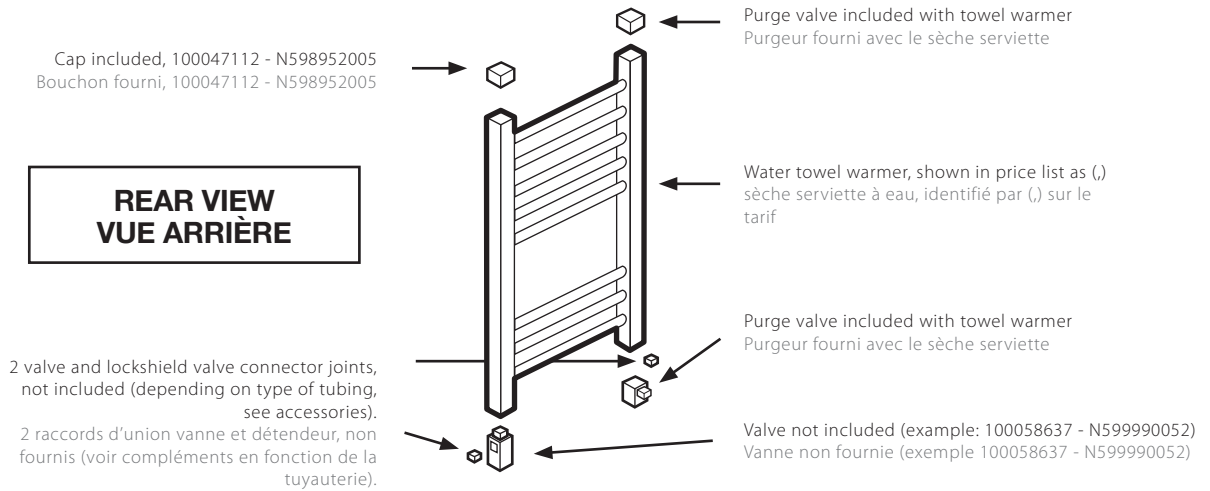

INTRODUCTION - INTRODUCTION

2. Dual tube towel warmer for central heating installation

2.- sèche serviette pour chauffage central installation bitube

The purge valve and wall mounting brackets are included with the water towel warmer. The lockshield valves will be ordered in chrome when the towel warmer is white or chrome. The vertical or horizontal single tube valve is always in chrome finish, as is the ½" towel warmer cap. The codes for the valve and lockshield valve shown here are for the chrome finish.