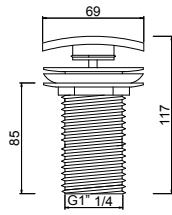

ACCESSORIES - ACCESSOIRES

1