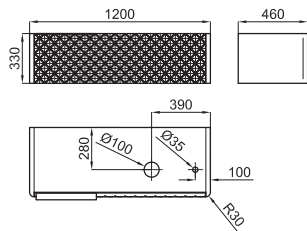

1

LOUNGE CAPITONÉ - Wall hung vanity unit 80 cm, with 1 drawer with soft-close system. Textured drawer front.
LOUNGE CAPITONÉ - Module suspendu de 80 cm, 1 tiroir à fermeture amortie. Façade tiroir à texture.

100090825
N859000036

○ white
○ blanc

1.416,00 €

2

80 cm. glass cover for units 100090825 - N859000036, 100099778 - N859000048
Top en verre 80 cm pour les meubles 100090825 - N859000036, 100099778 - N859000048

100090827
N859000034

○ white
○ blanc

322,00 €

1