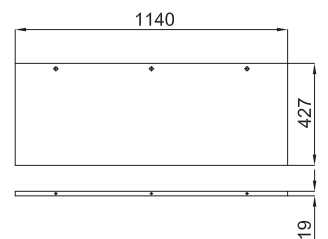

1 Metal black matte console for wall hung basins Square: 100063514 - N377000994, 100063515 - N377000999, 100090016 - N377001044. Dimensions: 119 x 44.7 cm x 82 cm high.

100233996
N802910948

● black
noir

595,00 €

2 Shelf for structure Square (100233996 - N802910948) 120CM
Étagère structure Square (100233996 - N802910948) 120CM

100232821
N804861113

● oak
Chêne

258,00 €