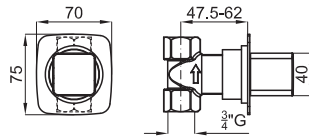

Wall mounted stop valve 3/4". Flow rate 73 l/min. at 3 bar.
Robinet d'arrêt 3/4" à encastrer. À 3 bars de pression 73 l/min.

100093574 N196599514		chrome chromé			372,00 €
100209822 N199999079		copper cuivre			433,00 €
100209819 N199999073		titanium titane			433,00 €