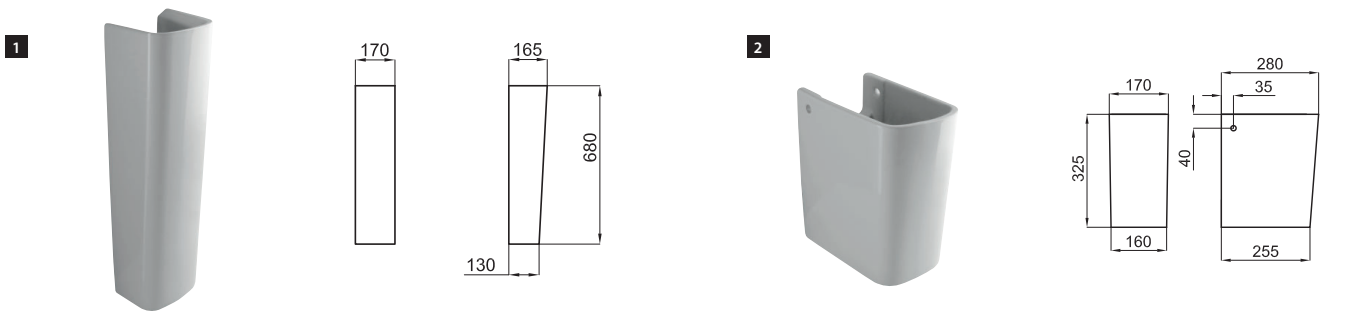

1 Pedestal for basin 60 cm. and cloakroom basin 50 cm. .
Colonne pour lavabo 60 cm. et lave-mains 50 cm. . **100080138** **N380000002** white
blanc **76,00 €**

2 Semi-pedestal for basin 60 cm. and cloakroom basin 50 cm. with fixing kit 100041212 - N420150000.
Cache-siphon pour lavabo 60 cm. et lave-mains 50 cm aux fixations 100041212 - N420150000. **100080139** **N380000005** white
blanc **107,00 €**