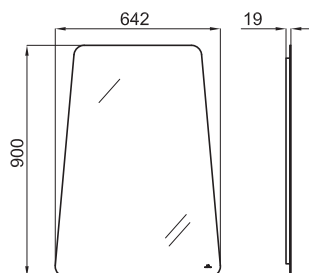

Miroir horizontal 120x50cm, illuminé sur tout le périmètre avec des LED. Système antibuée.
Classe II, IP44, 75 W, 6000 K. Sensor latéral pour LED et système antibuée.

100179892
N835909947

mirror
miroir

240,00 €