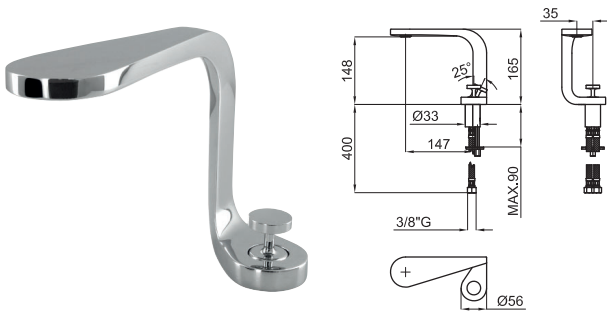

MOOD

designed by Richard Rogers & Luis Vidal

Single lever basin mixer 3/8\"/>

100123656
N199999571

chrome
chromé

472,00 €

100123655
N199999575

white
blanc

560,00 €