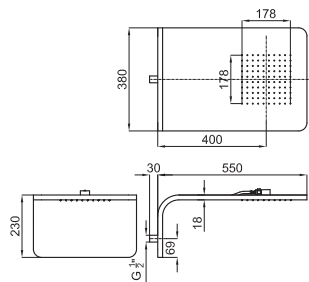

1 Rain function shower head with 1/2". Flow rate 10,75 l/min. at 3 bar.
Pomme de douche fonction pluie. À 3 bars de pression 10,75 l/min.

100063526 N199999988		inox mirror miroir			2.146,00 €
100082392 N199999861		white blanc			2.908,00 €

2 Rain+cascade shower head with 1/2" connectors. Flow rate 16,80 l/min. at 3 bar. Rain shower function 10,8 l/min and cascade 11,40 l/min.
Pomme de douche fonction pluie + cascade avec raccords de 1/2". À 3 bars de pression fonction pluie 10,8 l/min et fonction cascade 11,4 l/min.

100089933 N199999811		inox mirror miroir			2.358,00 €
100181041 N199999271		copper cuivre			3.789,00 €
100181042 N199999270		titanium titane			3.789,00 €