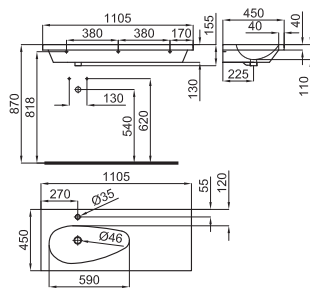

HOTELS

The Hotels structure is made with natural ash wood. This may lead to changes in hue and grain pattern between the different pieces.
La structure Hotels est fabriquée avec du bois naturel en frêne. Cela peut provoquer des changements dans le ton et le dessin de la veine entre différentes pièces.

wood legs for Hotels wall hung basin: 100063879-N396990833, 100068610-N396990834, 100089308-N396990842, 100099851-N396990847. Dimension: 109 x 45 cm x 81 cm high

Jeu de pieds en bois pour console Hotels suspendue. 100063879-N396990833, 100068610-N396990834, 100089308-N396990842, 100099851-N396990847. Dimension: 109 x 45 cm x 81 cm

100163825
N85800006

fresno
fresno

12.4

3

1.024,00 €

1

2

1

110 cm. wall hung basin with left offset bowl, taphole, overflow and 100041225 - N421040000 fixing kit.

Lavabo 110 cm suspendu à bac décalé vers la gauche, trou pour la robinetterie, trop-plein et fixations 100041225 - N421040000.

100063879
N396990833

white
blanc

29.5

12

627,00 €

2

110 cm. wall hung basin with left offset bowl, overflow and 100041225 - N421040000 fixing kit. Without taphole.

Lavabo 110 cm suspendu à bac décalé vers la gauche, trop-plein et fixations 100041225 - N421040000. Sans trou pour la robinetterie

100068610
N396990834

white
blanc

29.5

12

627,00 €

1

2

1

110 cm. wall hung basin with right offset bowl, taphole, overflow and 100041225 - N421040000 fixing kit.

Lavabo 110 cm suspendu à bac décalé vers la droite, trou pour la robinetterie, trop-plein et fixations 100041225 - N421040000.

100089308
N396990842

white
blanc

29.5

12

627,00 €

2

110 cm. wall hung basin with right offset bowl, overflow and 100041225 - N421040000 fixing kit. Without taphole.