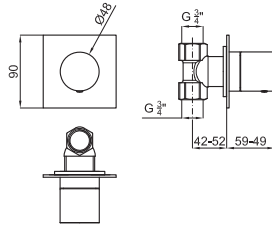

GIRO

brassware
robinetterie

Wall mounted stop valve 3/4" Flow rate 85,09 l/min. at 3 bar.
Robinet d'arrêt 3/4" à encastrer. À 3 bars de pression 85,09 l/min

EX

100063492
N199999979

chrome
chromé

401,00 €