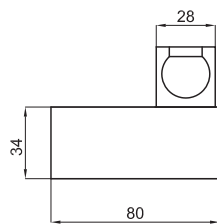

COTA - Wall bracket
COTA - Support mural fixe

100038630
N158470001

chrome
chromé

66,00 €

100212568
N199999044

black
noir

72,00 €