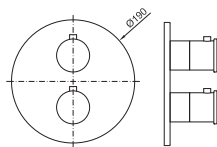

MOOD

designed by Richard Rogers & Luis Vidal

brassware
robinetterie

Floor mounted bath shower mixer 1/2". Spout with flow-breaker, automatic diverter. Shower kit included. The flow rate at 3 bars is 21 l/min for the bath, 6 l/min for the rain shower and 3 l/min for the spray.

Mitigeur bain/douche installation au sol avec cartouche Ø35 mm. Raccordement 1/2".

Douchette, flexible et support inclus. Inverseur automatique. Le débit à 3 bars est pour le bain de 21l/min, pour le douche pluie de 6l/min et spray 3l/min.

100123652
N199999566

chrome
chromé

2.924,00 €

100123651
N199999577

white
blanc

3.429,00 €

3 ways thermostatic shower column with 1/2" connection. Screen with temperature and flow indicator. Safety stop. ECO functions: optional flow and temperature limit. Set programmes: Eco Relax, Wake Up and Sensations. Battery back-up. The 3 bars of pressure are 18l/min. It needs to be plugged in. Also includes a 100-240V transformer, 50/60Hz exit, 9.0V, external mixer 85x75x55mm.

Colonne de douche numérique thermostatique 3 sorties avec connexions de 1/2". Écran avec indicateur de température et de débit. Arrêt de sécurité. Fonctions ECO : limitation du débit et température en option. Programmes prédéterminés : Eco Relax, Wake Up et Sensations. Le débit à 3 bars de pression est de 18 l/min. Connexion électrique indispensable. Inclus un transformateur de 100-240 V, 50/60 Hz sortie 15.0 V. Thermostat indépendant de 225x130x55mm.

100123648
N199999558

chrome
chromé

6.778,00 €

100123647
N199999559

white
blanc

7.163,00 €

Thermostatic smart box external component.
Pièce externe Smartbox thermostatique

100161412
N199999330

chrome
chromé

313,00 €