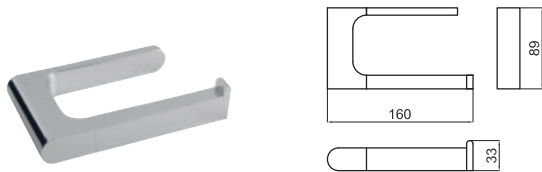

chrome
chromé

235,00 €

FORMA

Clean towel rail with extra hanging rail
Porte-serviettes + étagère

100094173
N643000009

chrome
chromé

399,00 €

Roll holder without cover
Porte-papier sans couvercle