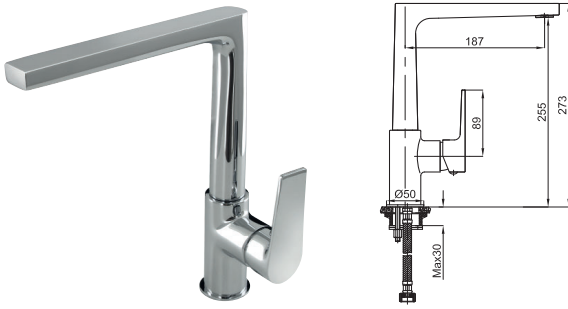

KITCHEN TAPS - ROBINETTERIE DE CUISINE

ARQUITECT - Single lever sink mixer with swivel spout. Ø35 ceramic cartridge and 3/8" connection. Length of hoses 500 mm and "Plus" aerator
ARQUITECT - Mitigeur d'évier avec bec orientable. Cartouche ceramique Ø35 mm. Flexibles raccordements 3/8" longueur 500 mm. Mousseur "Plus".

100123476
N199999581

chrome
chromé

220,00 €