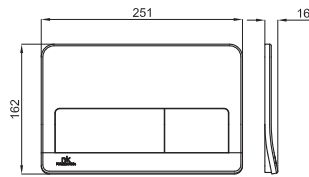

INSTALLATION SYSTEMS - SYSTÈMES D'INSTALLATION: SMART LINE

TONO - Double flush button
Plaque de commande double poussoir

100188383
N399999767

 brushed stainless steel
inox brossé

193,00 €

FORMA - Smart line double flush button
FORMA - Plaque de commande double poussoir.