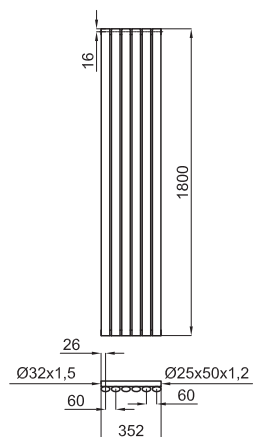

towel warmers
sèche serviettes

Included accessories:
Accessoires inclus:

(E1)
(M1)

(EL1)
(ML1)

(ET1)
(MT1)

ESSENCE-C

SINGLE - 352x1800 mm

			
L mm	352	352	352
I mm	.	.	.
H mm	1800	1800	1800
Tube N°	6	6	6
Watt ΔT = 50 K	448 W	751 W	751 W
Resist. W	500	600	-
Fij. N°	4	4	4