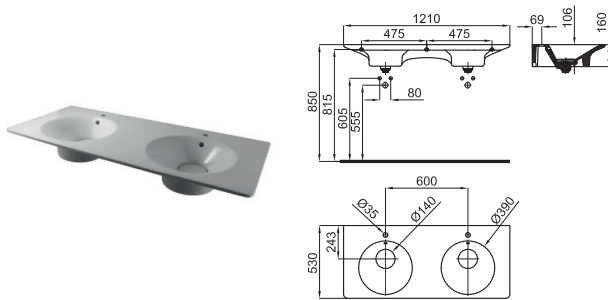

TONO.120 cm. double bowl wall hung basin with overflow, clicker waste with ceramic cover and fixing kit 100041225 - N421040000 included.
Lavabo suspendu 120 cm. à bac double avec trop plein et couvercle céramique type clicker. Inclus fixations 100041225 - N421040000

100234989
N351780037

○ white
○ blanc

926,00 €