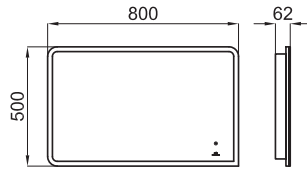

100137912
N399999809

○ white
blanc

344,00 €

PURE LINE

PURE LINE

90 CM

1

2