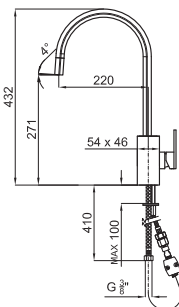

LOOP - Single lever sink mixer with pull-out shower and swivel spout. Ø35 mm ceramic cartridge and 3/8" connection. Length of hoses 410 mm. "Plus" aerator and built in non-return valve
LOOP - Mitigeur d'évier avec douchette rétractable, bec orientable, cartouche Ø35 mm. Flexibles raccords 3/8" longueur 410 mm. Mousseur "plus" intégré. Clapet anti-retour incorporée et longueur du flexible 150 cm.

100038862
N170970001

chrome
chromé

1.227,00 €