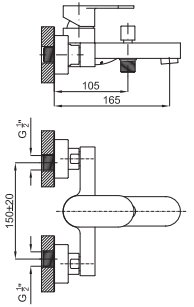

HOTELS

brassware
robinetterie

1

2

1 Wall mounted exposed shower mixer 1/2" Ø35 mm ceramic cartridge. Centre distance 150 +/- 15 mm.
Mitigeur externe douche avec cartouche Ø35 mm. Distance entre des raccords 150 +/- 15 mm.

100107942
N194710509

157,00 €

2 Wall mounted exposed bath shower mixer 1/2" Ø35 mm ceramic cartridge. Automatic diverter and "plus" aerator. Centre distance 150 +/- 15 mm.
Mitigeur externe bain/douche avec cartouche Ø35 mm. Inverseur automatique. Avec mousseur "plus". Distance entre des raccords 150 +/- 15 mm.

EX

100107941
N194710511

186,00 €

1

2

1 External part 3-piece bathtub installation battery
Partie externe batterie installation baignoire 3 pièces.

100165598
N194710585

305,00 €

2 PROJECT LINE - Inner body 3-piece bathtub installation battery. Ø40 mm TRI-CONTROL ceramic cartridge with built-in diverter.
PROJECT LINE - Corps interne batterie installation baignoire 3 pièces. Cartouche céramique TRI-CONTROL Ø40 mm avec inverseur intégré.

100166061
N199999310

234,00 €

Wall mounted bath spout. Flow rate 22 l/min. at 3 bar.
Bec de remplissage pour baignoire. À 3 bars de pression 22 l/min.

100150523
N194710574

83,00 €

HOTELS SHOWER PACK. Includes wall bracket, 1 function handshower 100113767 - N198490002 and flexi hose 100137893 - N199999493
KIT DOUCHE HOTELS. Inclus support de douche, douchette 1 fonction 100113767 - N198490002 et flexible 100137893 - N199999493

100108291
N194710525

50,00 €