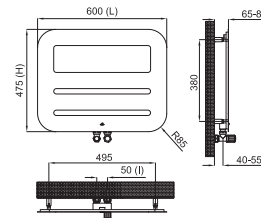

Included accessories:
Accessoires inclus:

FORMA

475x1000 mm

600x475 mm

L mm	475
I mm	50
H mm	1000
Tube N°	4
Watt ΔT = 50 K	372
Resist. W	400
Fij. N°	4

L mm	600
I mm	50
H mm	475
Tube N°	4
Watt ΔT = 50 K	201
Resist. W	-
Fij. N°	4