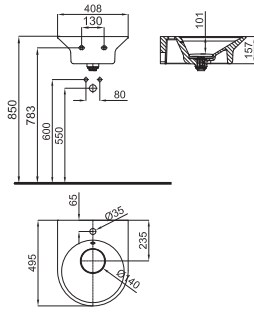

100234989
N351780037

white
blanc

926,00 €

TONO

designed by Foster + Partners

40x50 cm. wall hung basin with overflow, clicker waste with ceramic cover and fixing kit 100041225 - N421040000 included.
Lavabo 40cm suspendu avec trop plein et bonde clicker céramique. Inclus fixations 100041225 - N421040000