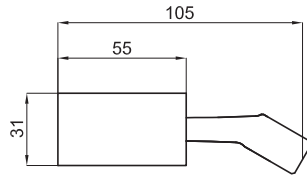

ACCESSORIES - ACCESSOIRES

showers
douches

1