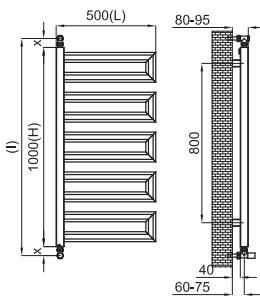

600x475 mm

L mm	500
I mm	1090
H mm	1000
Tubo N°	10
Watt ΔT = 50 K	348
Resist. W	400
Fij. N°	2