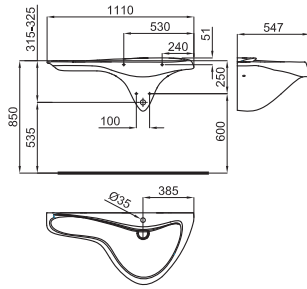

100184690
N699520067

white
blanc

637,00 €

VITAE

designed by Zaha Hadid Design

109 cm. wall hung basin with right offset bowl and overflow. Clicker basin waste with ceramic plug, siphon and fixing kit included.
Lavabo 109 cm suspendu, décalé droite, avec trop plein. Inclut vidage clicker céramique, siphon et fixations.