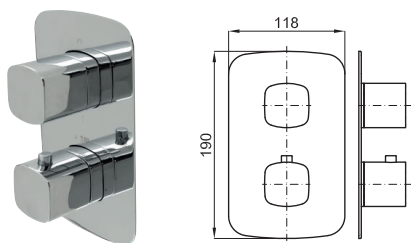

Thermostatic smart box external component.
Pièce externe Smartbox thermostatique

100145072
N199999425

chrome
chromé

270,00 €

1A SMART BOX SLIM - Universal and quick installation for 1, 2 or 3 ways mixers with a Ø35 mm. ceramic cartridge and 1/2" connections. Flow rate one outlet: 22,4 l/min. at 3 bar. and other outlet: 19,5 l/min. at 3 bar.
SMART BOX SLIM- Corps encastré d'installation rapide universelle pour thermostatique à 1, 2 ou 3 sorties. Avec cartouche thermostatique en cire incorporée et connexions 1/2". 3 bars de pression pour une sortie: 22,4 l/min. et pour l'autre deux: 19,5 l/min.

100238318
N521280253

153,00 €

1B SMART BOX SLIM- Internal thermostatic component for 3 exits 100238318 - N521280253
SMART BOX SLIM- Pièce interne thermostatique 3 sorties 100238318 - N521280253

100238407
N199999007

250,00 €

1A SMART BOX

1B SMART BOX