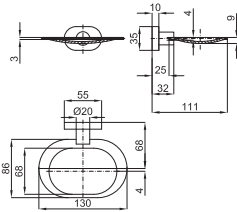

Wall mounted soap dish
Porte-savon fixe

100042520
N640310001

chrome
chromé

75,00 €