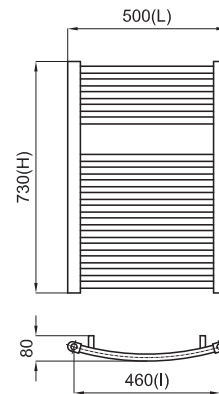

CONTRACTS C

500x730 mm

L mm	500	500
l mm	460	460
H mm	730	730
Tube N°	16	16
Watt ΔT = 50 K	240 W	328 W
Resist. W	300	300
Fij. N°	4	4

	100048009 N539000013		white blanc			162,00 €
	100048019 N539000016		chrome chromé			334,00 €
	100215142 N539000268		white blanc			335,00 €
	100215118 N539000272		chrome chromé			470,00 €
	100215117 N539000264		white blanc			342,00 €
	100215132 N539000266		chrome chromé			479,00 €

	100215131 N539000277		white blanc			321,00 €
	100215152 N539000282		chrome chromé			457,00 €
	100215144 N539000263		white blanc			328,00 €
	100215160 N539000281		chrome chromé			465,00 €

Included accessories:
Accessoires inclus:

Included accessories:
Accessoires inclus: