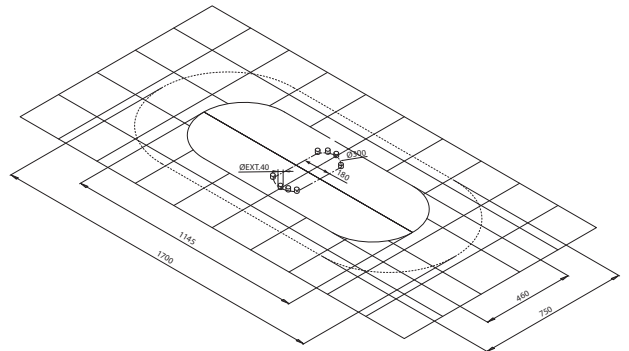

bathtub, freestanding, without brassware, oval 170x75, one-piece, center bath waste, sanitary acrylic. Siphon NEXT 100158208 accessory not included.
baignoire, en îlot, sans robinetterie, ovale 170x75, une-pièce, avec vidage central, acrylique sanitaire. Accessoir siphon NEXT 100158208 non inclus.

L 175 cm.
W 80 cm.
H 63 cm.

0.88 m³

260 l.

100206029
N710001220

glossy white
blanc brillant

2.944,00 €

We recommend
On recommande

Bath trap NEXT D40
Siphon vidage pour baignoire NEXT D40
100158208 - N790001657

12,00 €