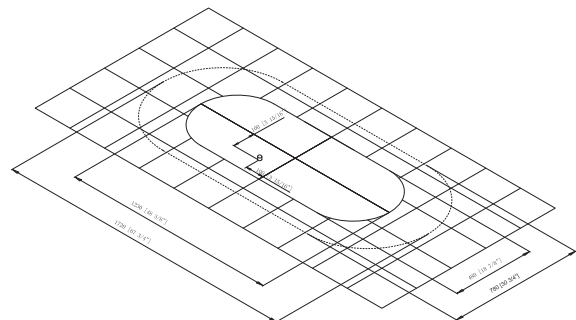

bathtub, freestanding, without brassware, oval 172x78, one-piece, center bath waste, sanitary acrylic. Syphon NEXT 100158208 accessory not included.
baignoire, en îlot, sans robinetterie, ovale 172x78, une-pièce, avec vidage central, acrylique sanitaire. Accessoir siphon NEXT 100158208 non inclus.

L 177 cm.
W 83 cm.
H 60 cm.

0.88 m³

260 l.

100206891
N710001223

○ glossy white
blanc brillant

KG 32.0

KG 42.0

1

2.846,00 €

100206872
N710001221

○ matt white
blanc mate

KG 33.0

KG 42.0

1

3.062,00 €

We recommend
On recommande

Bath trap NEXT D40
Siphon vidage pour baignoire NEXT D40
100158208 - N790001657

12,00 €