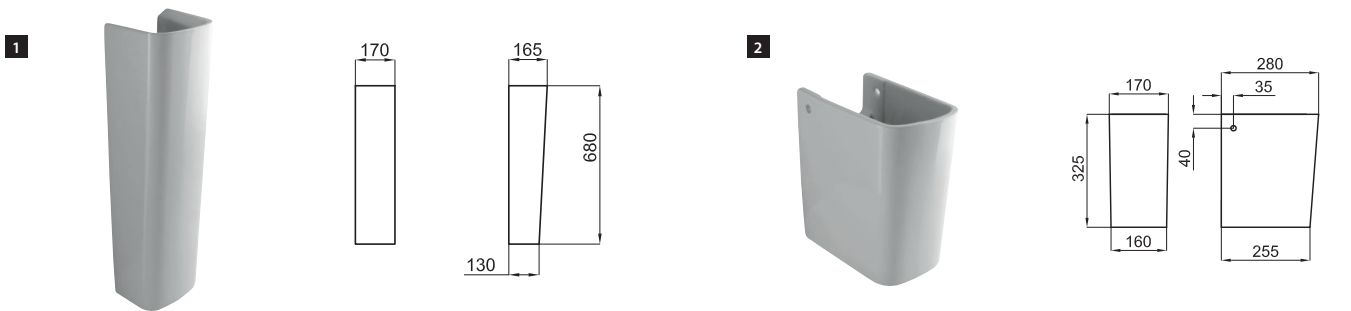

1 Pedestal for basin 60 cm. and cloakroom basin 50 cm. .
Colonne pour lavabo 60 cm. et lave-mains 50 cm. . **100080138** **N380000002** white
blanc 13.3 50 **76,00 €**

2 Semi-pedestal for basin 60 cm. and cloakroom basin 50 cm. with fixing kit 100041212 - N420150000.
Cache-siphon pour lavabo 60 cm. et lave-mains 50 cm aux fixations 100041212 - N420150000. **100080139** **N380000005** white
blanc 10.0 60 **107,00 €**