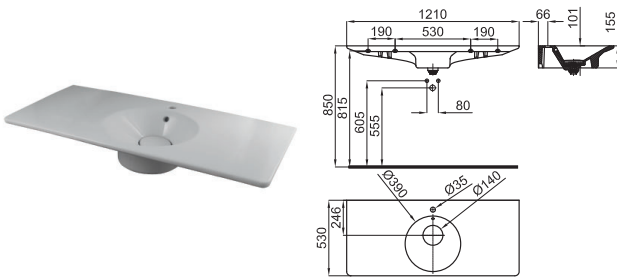

TONO

TONO.120 cm. wall hung basin with overflow, clicker waste with ceramic cover and fixing kit 100041225 - N421040000 included.
Lavabo suspendu 120 avec trop plein et couvercle céramique type clicker. Inclus fixations 100041225 - N421040000

100234994
N351780038

○ white
○ blanc

926,00 €