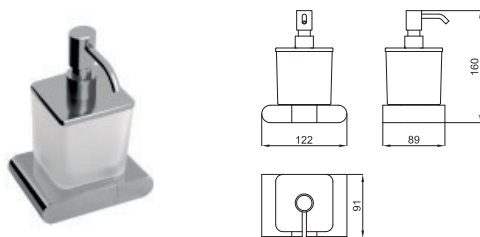

Wall mounted soap dispenser
Diffuseur de savon fixe

100094168
N643000005

chrome
chromé

168,00 €