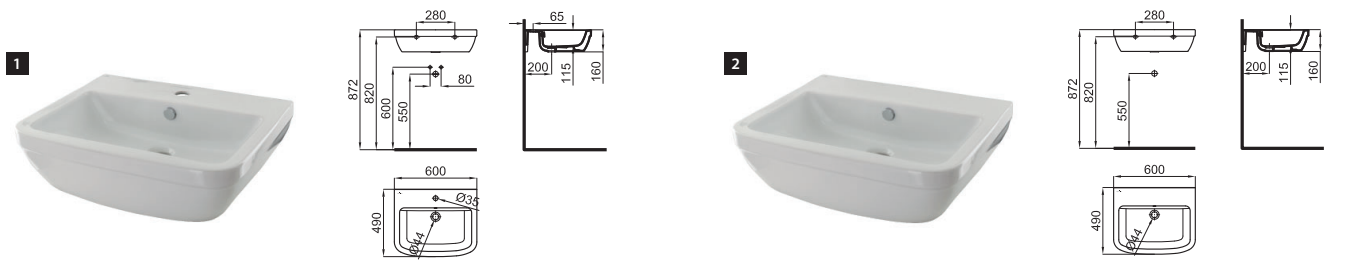

100188391
N399999768 ○ white
blanc

182,00 €

Wall hung bidet. Includes the fixings kit 100214286-N351780033
Bidet suspendu. Inclus fixations

100188372
N396990886 ○ white
blanc

489,00 €

NK CONCEPT

1 60 cm wall hung basin with overflow. Fixing kit 100041225 - N421040000 included
Lavabo suspendu 60 cm avec trop-plein. Fixations 100041225 - N421040000