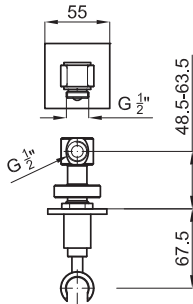

Wall bracket with outlet elbow
Support mural fixe avec prise d'eau

100038847
N169470001

chrome
chromé

217,00 €

100082618
N109390033

Gold
or

315,00 €