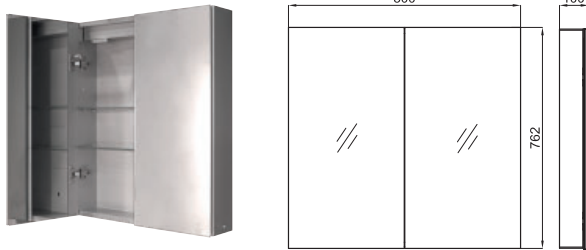

80x76.2x10 cm. concealed cabinet with double side mirror door. Defogger included. Switch on/off for shaver socket max.500 watt. 2 adjustable glass shelves. Mirror back panel. Soft closing door. Brilliant aluminium profile "soft line". Class II.

Armoire encastrée 2 portes avec miroir double 80x76.2x10 cm. Miroir avec système anti buée intégré. Prise pour puissance maximale de 500 watt. 2 étagères en verre réglables en hauteur. Partie interne arrière miroir. Charnières avec système de fermeture ralentie. Profilé aluminium brillant "soft line". Classe II.

100174465
N899999740

900,00 €