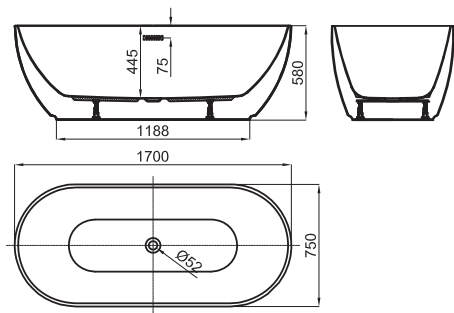

bathtub, freestanding, without brassware, oval 170x75, one-piece, center bath waste, sanitary acrylic. Siphon NEXT 100158208 accessory not included.
baignoire, en îlot, sans robinetterie, ovale 170x75, une-pièce, avec vidage central, acrylique sanitaire. Accessoir siphon NEXT 100158208 non inclus.

L 175 cm.
W 80 cm.
H 63 cm.

0.88 m³

260 l.

100206029
N710001220

glossy white
blanc brillant

2.944,00 €

We recommend
On recommande

Bath trap NEXT D40
Siphon vidage pour baignoire NEXT D40
100158208 - N790001657

12,00 €