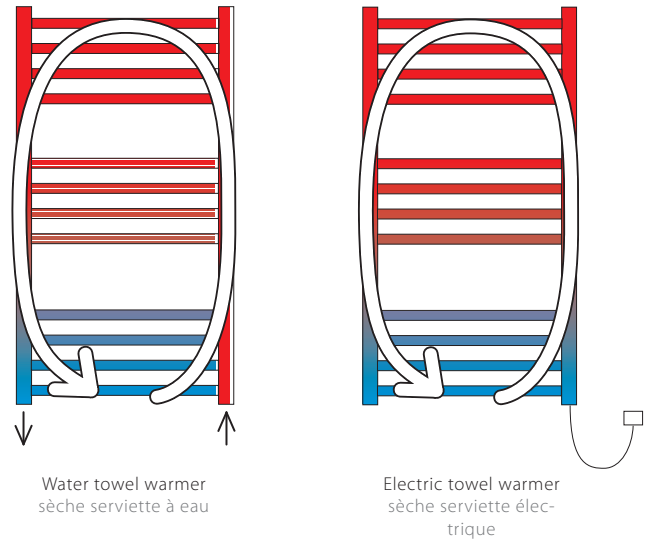

There are two types of water towel warmers: single tube and dual tube.

- A. - Single tube installation diagram
- Schéma d'installation monotube

- B. - Dual tube installation diagram
- Schéma d'installation bitube