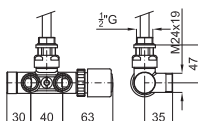

Horizontal valve for monotube
Valve monotube horizontale

100041892
N598933001

chrome
chromé

234,00 €