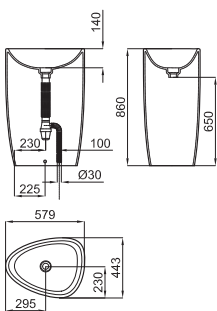

LOUNGE

basins
lavabos

LOUNGE. Floor standing basin without overflow. With flexi bottle trap floor outlet installation. Fixing kit 100041212 - N420150000 and pop-up waste with ceramic plug.
Lavabo au sol sans trop plein. Inclus siphon flexible pour installation évacuation au sol, fixations 100041212 - N420150000 et bonde de vidage type clicker avec couvercle en céramique

100107295
N379000011

white
blanc

2.108,00 €