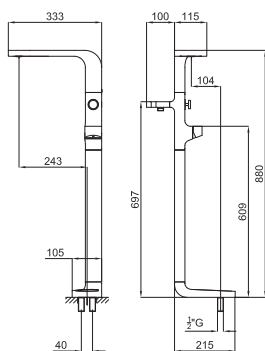

MOOD

designed by Richard Rogers & Luis Vidal

brassware
robinetterie

Floor mounted bath shower mixer 1/2". Spout with flow-breaker, automatic diverter. Shower kit included. The flow rate at 3 bars is 21 l/min for the bath, 6 l/min for the rain shower and 3 l/min for the spray.

Mitigeur bain/douche installation au sol avec cartouche Ø35 mm. Raccordement 1/2".

Douchette, flexible et support inclus. Inverseur automatique. Le débit à 3 bars est pour le bain de 21l/min, pour le douche pluie de 6l/min et spray 3l/min.

100123652
N199999566

chrome
chromé

2.924,00 €

100123651
N199999577

white
blanc

3.429,00 €