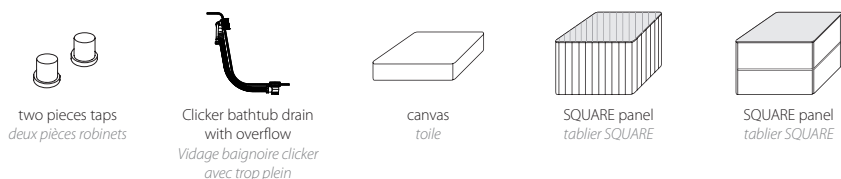

SOLEIL SQUARE

ACCESSORIES • ACCESSOIRES

EQUIPMENT • EQUIPEMENT

	OUTDOOR AIR	OUTDOOR AIR+W
AIR JET <i>JET AIR</i>	16	16
CALENTADOR (W) <i>PROJECTEUR CHROMOTHÉRAPIE</i>		1