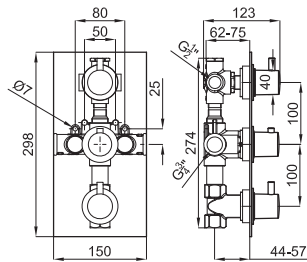

1

URBAN. Concealed thermostatic 2 ways 1/2"-3/4" with wax thermostatic element. Diverter valve with integrated shut off 1/2". Flow rate bath 26 l/min. at 3 bar and flow rate shower 13 l/min. at 3 bar. Built in non-return valve. Safety stop at 38°C.
Thermostatique à encastrer 3/4" 2 voies (sorties 1/2") et élément thermostatique compacte à cire. Inverseur/régulateur de débit. Clapets anti-retour incorporés. Poignée graduée à butée de sécurité à 38°C. À 3 bars de pression (eau mélangée) pour bain: 26 l/min. et pour shower: 13 l/min.

100063403
N111390004

chrome
chromé

633,00 €

2

URBAN. Concealed thermostatic 3 ways 1/2"-3/4" with wax thermostatic element. Diverter valve with integrated shut off 1/2". Built in non-return valve. Safety stop at 38°C. Flow rate one outlet: 22.5 l/min. at 3 bar. and other outlet: 15 l/min. at 3 bar.
Thermostatique à encastrer 3/4" 3 voies et élément thermostatique compacte à cire. Inverseur/régulateur de débit. Clapets anti-retour incorporés. Poignée graduée poignée graduée à butée de sécurité à 38°C. À 3 bars de pression pour une sortie: 22.5 l/min. et pour l'autre deux: 15 l/min.

100063389
N111390002

chrome
chromé

633,00 €

showers
douches

1

2