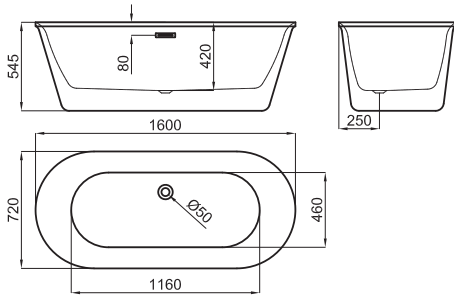

ARQUITECT

160X72 · 54,5H

bathtub, freestanding, without brassware, oval 160x72, one-piece, center bath waste, sanitary acrylic. Syphon NEXT 100158208 accessory not included.
baignoire, en îlot, sans robinetterie, ovale 160x72, une-pièce, avec vidage central, acrylique sanitaire. Accessoir siphon NEXT 100158208 non inclus.

L 165 cm.
W 77 cm.
H 60 cm.

0.76 m³

205 l.

100206910
N710001222

○ glossy white
blanc brillant

KG 28.0

KG 40.0

1

2.547,00 €

100206901
N710001224

○ matt white
blanc mate

KG 29.0

KG 40.0

1

2.881,00 €

172X78 · 55H