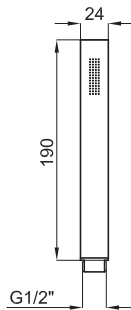

MINIMAL - Single function handshower . Flow rate 13,26 l/min. at 3 bar.

MINIMAL - Douchette 1 jet. À 3 bars de pression 13,26 l/min.

100040325
N299274701

chrome
chromé

63,00 €

100213256
N629321404

black
noir

69,00 €