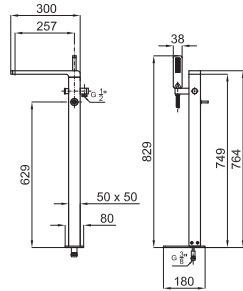

LOUNGE

designed by Simone Micheli

Floor mounted bath shower mixer 3/8". Spout with flow-bracker, automatic diverter. Flow rate 14,83 l/min. at 3 bar for spout and 14,12 l/min. at 3 bar for handshower. *Mitigeur bain/douche installation au sol avec cartouche Ø35 mm. Raccordement 3/8". Douchette, flexible et support inclus. Inverseur automatique. Bec avec brise-jet laminaire. Chute d'eau en effet cascade. À 3 bars de pression 14,83 l/min. pour bec et 14,12 l/min. pour douchette.*

100063518 N19999982		chrome chromé			2.620,00 €
100073038 N19999896		white blanc			2.905,00 €
100210927 N19999055		copper cuivre			4.131,00 €
100208612 N19999089		titanium titane			4.131,00 €