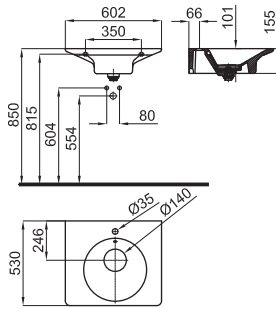

TONO.60 cm. wall hung basin with overflow, clicker waste with ceramic cover and fixing kit 100041225 - N421040000 included.

Lavabo suspendu 60 avec trop plein et couvercle céramique type clicker. Inclus fixations 100041225 - N421040000

100235011
N351780039

○ white
blanc

493,00 €