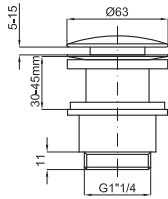

ACCESSORIES - ACCESSOIRES

brassware
robinetterie

1

1 Basin pop-up waste without overflow
Bonde clicker sans trop plein

100093565
N299999582

white
blanc

87,00 €

100120239
N299999212

Gold
or

70,00 €

2