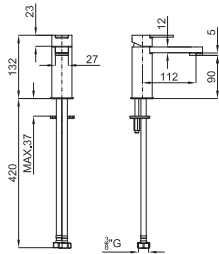

100107958
N194710517

91,00 €

TONO

designed by Foster + Partners

brassware
robinetterie

1

2

- 1** Single lever basin mixer with Ø25 mm ceramic cartridge and 500mm hoses 3/8". Flow rate is 5.68 l/min at 3 bar
Mitigeur lavabo avec cartouche Ø25mm. Flexibles raccordement 3/8" longueur 500 mm. À 3 bars de pression 5.68 l/min