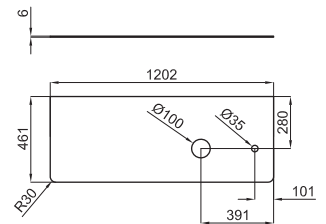

2

1

LOUNGE CAPITONÉ - Wall hung vanity unit 120 cm wide x 33 cm high x 45 cm deep, with 1 drawer with soft-close system. Textured drawer front.
LOUNGE CAPITONÉ - Module suspendu de 120 cm de largeur x 33 cm de hauteur et 45 cm de profondeur, 1 tiroir à fermeture amortie. Façade tiroir à texture.

100082747
N859000021

○ white
○ blanc

1.715,00 €

2

120 cm. glass cover for units 100082747-N859000021, 100082748-N859000022
Top en verre 120 cm pour les meubles 100082747-N859000021, 100082748-N859000022

100082503
N859000019

○ white
○ blanc

417,00 €