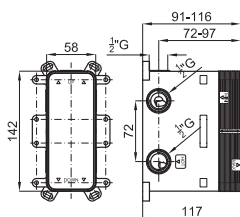

1 SMART BOX - Universal and quick installation for 2 or 3 way mixers with a Ø35 mm. ceramic cartridge and 1/2" connections. The 3 bar pressure is 20,1 L/min. 2 mufflers and a 1/2" drain included.
SMART BOX - Corps encastré d'installation rapide universelle pour mitigeur à 2 ou 3 sorties. Avec cartouche céramique de Ø35mm et connexions 1/2". Le débit à 3 bars de pression est de 20,1 l/min aux trois sorties. 2 silencieux et 2 bouchons 1/2" inclus.

100124167
N199999572

123,00 €

2 SMART BOX - Internal component for built-in mixer 100124167 - N199999572
SMART BOX - Pièces internes pour corps encastré mitigeur 100124167 - N199999572

100124170
N199999574

148,00 €