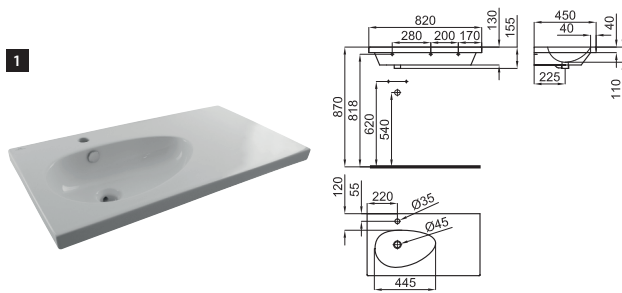

HOTELS

basins
lavabos

1 82 cm. wall hung basin with left offset bowl, taphole, overflow and 100041225 - N421040000 fixing kit.
Lavabo 82 cm suspendu à bac décalé vers la gauche, trou pour la robinetterie, trop-plein et fixations 100041225 - N421040000.

100060961
N399999986 ○ white
blanc

523,00 €

2 82 cm. wall hung basin with left offset bowl, overflow and 100041225 - N421040000 fixing kit. Without taphole
Lavabo 82 cm suspendu à bac décalé vers la gauche, trop-plein et fixations 100041225 - N421040000. Sans trou pour la robinetterie

100068611
N396990835 ○ white
blanc

523,00 €