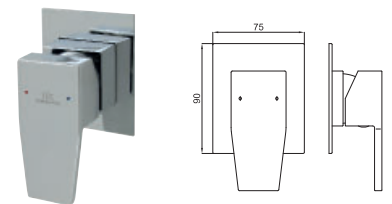

9 ACRO N

100123919 chrome
N172390033 chromé **92,00 €**