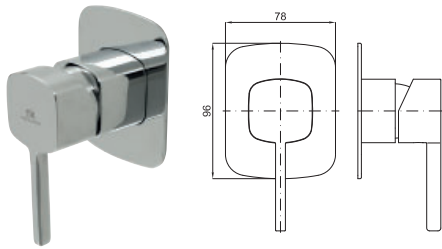

NK CONCEPT

Single lever concealed shower mixer trim kit.
Partie externe mitigeur encastré douche

100140104
N199999387

chrome
chromé

98,00 €

option SMART BOX - option SMART BOX

1

2

1 SMART BOX - Universal and quick installation for 1 way mixer with a Ø35 mm, ceramic cartridge and 1/2" connections. The 3 bar pressure is 22,1 L/min. 2 mufflers and a 1/2" plug included.

SMART BOX - Corps encastré d'installation rapide universelle pour mitigeur à 1 sortie. Avec cartouche céramique de Ø35mm et connexions 1/2". Le débit à 3 bars de pression est de 22,1 l/min. 2 silencieux et un bouchon 1/2" inclus.

100124166
N199999568

97,00 €

2 SMART BOX - Internal component for built-in mixer 100124166 - N199999568
SMART BOX - Pièces internes pour corps encastré mitigeur 100124166 - N199999568

100124169
N199999567

58,00 €

option PROJECT LINE - option PROJECT LINE

PROJECT LINE - Concealed shower valve with Ø35 mm ceramic cartridge and 1/2" connectors. Flow rate 21 l/min. at 3 bar
PROJECT LINE - Corps interne mitigeur encastré douche, avec cartouche céramique de Ø35 mm, connection de 1/2", débit à 3 bars de pression 21 l/min.

100107937
N194710510

39,00 €