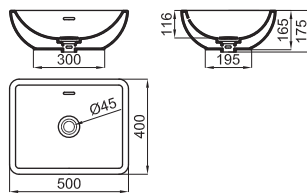

FORMA RETTO. 50x40 cm. countertop basin with overflow. Clicker basin waste with ceramic cover included.
Lavabo 50x40 cm. à poser avec trop plein. Inclus bonde de vidage type clicker avec couvercle céramique

100137912
N399999809

○ white
blanc

344,00 €