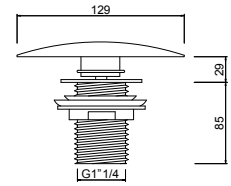

2

1 PUSH SQUARE - Un-slotted clicker basin waste
PUSH SQUARE - Bonde clicker sans trop plein

100039220
N199706601

chrome
chromé

69,00 €

2 PUSH OVAL - Un-slotted clicker basin waste
PUSH OVAL - Bonde clicker sans trop plein

100039221
N199706701

chrome
chromé

69,00 €