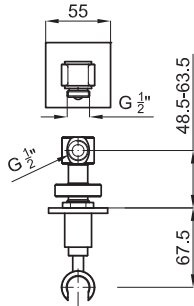

Wall bracket with outlet elbow
Support mural fixe avec prise d'eau

HOJ

EX

100038847
N169470001

chrome
chromé

217,00 €