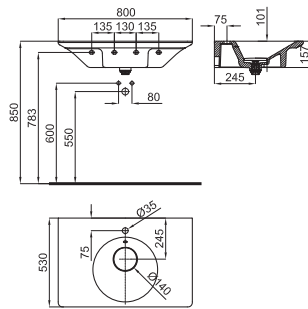

80 cm. wall hung basin with overflow, clicker waste with ceramic cover and fixing kit 100041225 - N421040000 included.
Lavabo suspendu 80 avec trop plein et couvercle céramique type clicker. Inclus fixations 100041225 - N421040000

100188382
N351780039

white
blanc

526,00 €