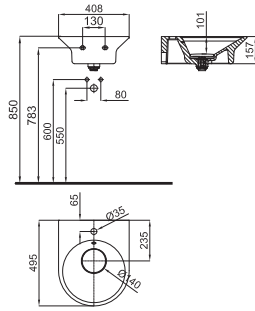

100189688
 N372769958

○ white
 blanc

413,00 €

TONO

TONO. 40x50 cm. wall hung basin with overflow, clicker waste with ceramic cover and fixing kit 100041225 - N421040000 included.

Lavabo 40cm suspendu avec trop plein et bonde clicker céramique. Inclus fixations 100041225 - N421040000