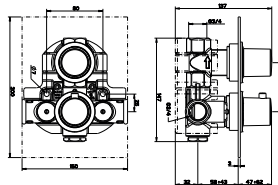

URBAN. Concealed thermostatic 1 way 3/4" with wax thermostatic element. Integrated shut off 3/4". Built in non-return valve. Safety stop at 38°C. Flow rate 49 l/min. at 3 bar.
Thermostatique à encastrer 1 sortie et élément thermostatique compacte à cire. Régulateur de débit. Clapets anti-retour incorporés. Poignée graduée à butée de sécurité à 38°C. À 3 bars de pression 49 l/min.

EX

100065766
N111390008

chrome
chromé

556,00 €