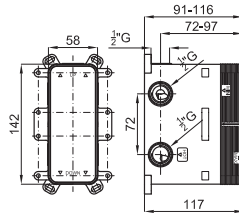

1. **1** SMART BOX - Universal and quick installation for 2 or 3 way mixers with a Ø35 mm ceramic cartridge and 1/2" connections. The 3 bar pressure is 20,1 L/min. 2 mufflers and a 1/2" drain included.
   SMART BOX - Corps encastré d'installation rapide universelle pour mitigeur à 2 ou 3 sorties. Avec cartouche céramique de Ø35mm et connexions 1/2". Le débit à 3 bars de pression est de 20,1 l/min aux trois sorties. 2 silencieux et 2 bouchons 1/2" inclus.

100124167
N199999572

123,00 €

1. **2** SMART BOX - Internal component for built-in mixer 100124167 - N199999572
   SMART BOX - Pièces internes pour encastré mitigeur 100124167 - N199999572

100124170
N199999574

148,00 €