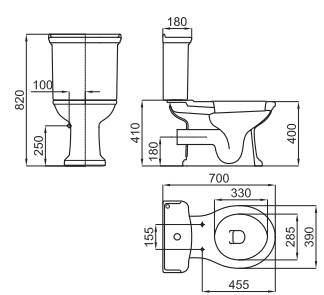

1 C/C floor outlet pan with fixing kit 100090790_N381000036.
Cuvette au sol sortie verticale

100238636
N381000058

white
blanc

32.7 12

589,00 €

2 C/C wall outlet pan with fixing kit 100090790_N381000036.
Cuvette au sol sortie horizontale

100238629
N381000056

white
blanc

32.7 12

589,00 €

C/C Cistern bottom left inlet
Réervoir avec alimentation inférieure gauche

100238638
N381000055

white_chrome
blanc_chromé

16.6 42

312,00 €

100238652
N381000057

white_gold
blanc_or

16.6 42

373,00 €

Soft close seat and cover
Abattant cuvette descente retenue

10023988
N322286258

white_chrome
blanc_chromé

3.8 100

282,00 €

10023993
N322286259

white_gold
blanc_or

3.8 100

406,00 €

10023957
N322286260

chrome_black
chromé_noir

3.8 100

367,00 €

10023972
N322286257

glod_black
or_noir

3.8 100

464,00 €