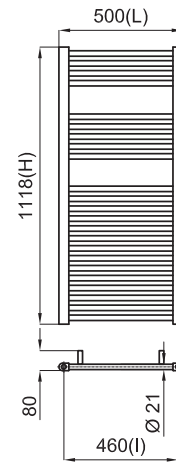

(E1)
(M1)

(EL1)
(ML1)

 Included accessories:
Accessoires inclus:

(E1)
(M1)

(EL1)
(ML1)

CONTRACTS

500x1118 mm

		
L mm	500	500
I mm	460	460
H mm	1118	1118
Tube N°	23	23
Watt ΔT = 50 K	319W	477 W
Resist. W	400	600
Fij. N°	4	4