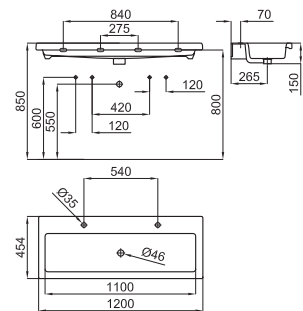

SQUARE.CITY - 120x45 cm. wall hung basin with central offset bowl, overflow and 100041225 - N421040000 fixing kit.
CITY - Lavabo 120x45 cm suspendu, trop-plein et fixations 100041225 - N421040000

100090016
N377001044

white
blanc

632,00 €