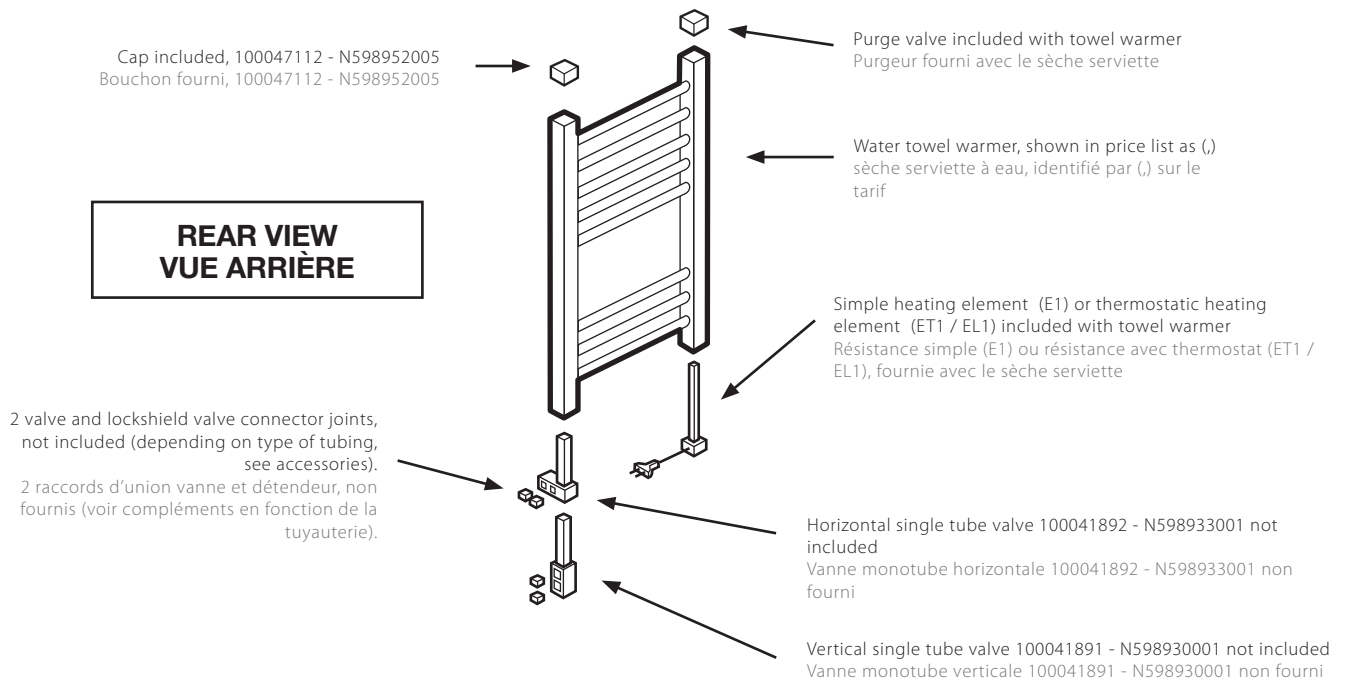

3.- Mixed towel warmer for horizontal/vertical single tube installation.

3.- sèche serviette mixte pour installation monotube horizontale / verticale.

The codes for the valves and lockshield valves shown here are in chrome. For prices for connectors in other finishes, see the comments for the water towel warmers shown above.

Les codes indiqués des vannes et des raccords sont valables pour la finition chrome. Pour pouvoir établir un devis des raccords dans d'autres finitions, il suffit de tenir compte des indications précédentes pour les sèche serviettes à eau.

In both cases (horizontal and vertical single tube), it does not matter if the valve and heating element are on the left or on the right; they can be installed on either side without affecting the operation of the towel warmer in any way.

Dans les deux cas (monotube horizontal et monotube vertical), il est indifférent que la vanne et la résistance soient installées à droite ou à gauche, n'importe lequel de ces emplacements est parfaitement valable et n'affecte d'aucune manière le fonctionnement du sèche serviette.