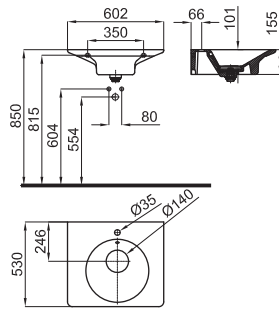

TONO

designed by Foster + Partners

60 cm. wall hung basin with overflow, clicker waste with ceramic cover and fixing kit 100041225 - N421040000 included.
Lavabo suspendu 60 avec trop plein et couvercle céramique type clicker. Inclus fixations 100041225 - N421040000

100235011
N351780039

white
blanc

493,00 €