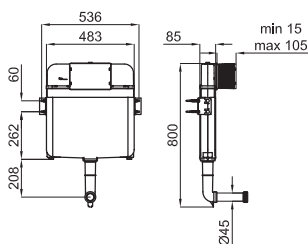

Concealed cistern without frame for floor standing WC pan. Includes the fixings kit and connection pipes for the WC. ECO

Réserveiro encastré WC indépendant. (pour mur en brique). Inclut le kit de fixations au mur et tubes de connection à la cuvette. ECO

100159529
N386000051

160,00 €

Concealed cistern without frame for floor standing WC pan. Includes the fixings kit and connection pipes for the WC. ECO

Réserveiro encastré WC indépendant. (pour mur en brique). Inclut le kit de fixations au mur et tubes de connection à la cuvette. ECO

100159565
N386000047

160,00 €