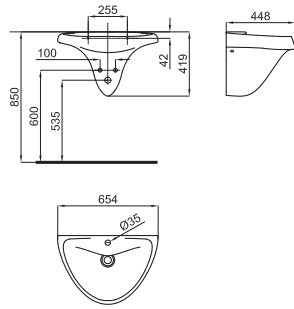

URBAN C
115

CITY N
116

COLLECTIONS
117

RECESSED -
ENCASTREMENT
118

SOTTO
119

basins
lavabos

VITAE

VITAE.65 cm. wall hung basin with overflow, clicker waste with ceramic cover and fixing. Clicker basin waste with ceramic plug, siphon and fixing kit included.
Lavabo 65 cm suspendu avec trop plein, bonde clicker céramique, siphon et fixations.