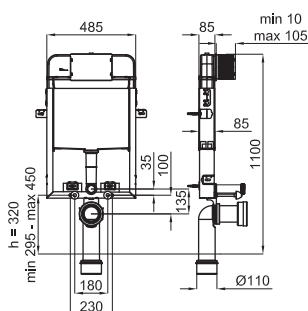

100158007
 N386000042

338,00 €

INSTALLATION SYSTEMS - SYSTÈMES D'INSTALLATION: SMART LINE

Concealed cistern with frame for wall hung pan. Installation in solid wall. Includes the fixings kit and connection pipes for the WC.