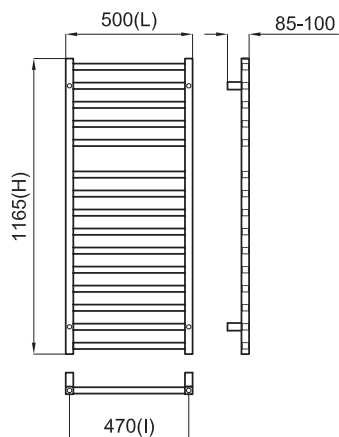

NK LOGIC

500x1165 mm

L mm	500
l mm	470
H mm	1165
Tube N°	15
Watt ΔT = 50 K	314 W
Resist. W	400
Fij. N°	4

(.)	100066008 N542000001	chrome chromé	8.2	8	523,00 €
E1	100215610 N542000018	chrome chromé	13.3	30	603,00 €
EL1	100215611 N542000023	chrome chromé	13.3	30	612,00 €
ET1	100215602 N542000019	chrome chromé	13.3	30	712,00 €
M1	100215604 N542000022	chrome chromé	8.5	30	581,00 €
ML1	100215606 N542000027	chrome chromé	8.5	30	588,00 €
MT1	100215630 N542000020	chrome chromé	8.5	30	688,00 €

towel warmers
sèche serviettes

Included accessories:
Accessoires inclus:

(E1)
(M1)

(EL1)
(ML1)

(ET1)
(MT1)