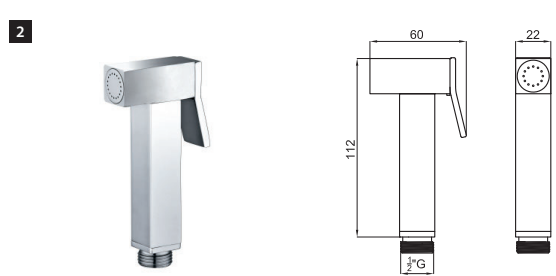

1 ROUND - Sanitary shower
ROUND - Douche sanitaire

100239068 chrome
N200000045 chromé

49,00 €

2 SQUARE - Sanitary shower
SQUARE - Douche sanitaire

100239029 chrome
N186490030 chromé

49,00 €