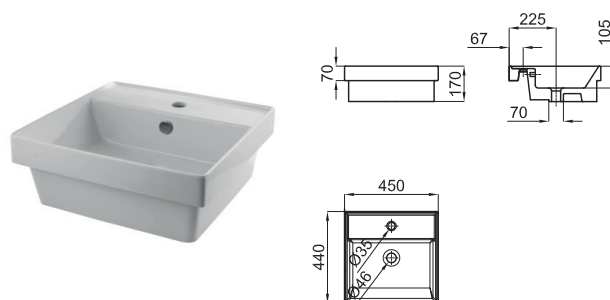

45x44 cm overmounted thin basin with overflow.
Lavabo 45x44 cm à encastrier avec bords fins et trap plein.

100189688
N372769958

○ white
blanc

413,00 €