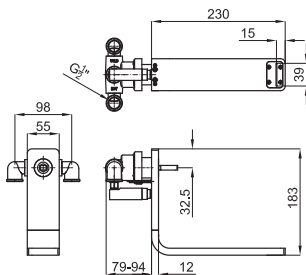

Wall mounted basin mixer 1/2": Ø25 mm ceramic cartridge. Without pop-up waste. Spout with flow-bracker. Flow rate 5,1 l/min. at 3 bar.

Mitigeur lavabo à encastrer avec cartouche Ø25 mm. Raccordement 1/2". Sans vidage. Bec avec brise-jet laminaire. À 3 bars de pression 5,1 l/min.

100063522
N199999990

chrome
chromé

886,00 €

100073039
N199999894

white
blanc

1.013,00 €

100210916
N199999060

copper
cuivre

1.423,00 €

100208632
N199999088

titanium
titane

1.423,00 €