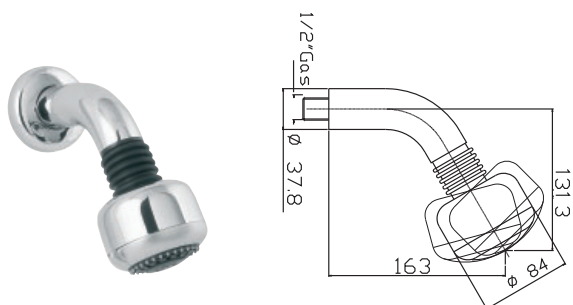

FIXED SHOWER HEADS - POMMES DE DOUCHE

MEDIA - 3 spray fixed shower head and arm - anti-limescale system
MEDIA - Pomme de douche 3 jets anti-calcaire

100039140
N199424801

chrome
chromé

138,00 €