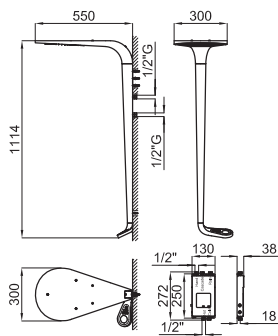

MOOD

designed by Richard Rogers & Luis Vidal

brassware
robinetterie

Floor mounted bath shower mixer 1/2". Spout with flow-breaker, automatic diverter. Shower kit included. The flow rate at 3 bars is 21 l/min for the bath, 6 l/min for the rain shower and 3 l/min for the spray.

Mitigeur bain/douche installation au sol avec cartouche Ø35 mm. Raccordement 1/2".

Douchette, flexible et support inclus. Inverseur automatique. Le débit à 3 bars est pour le bain de 21l/min, pour le douche pluie de 6l/min et spray 3l/min.

100123652
N199999566

chrome
chromé

2.924,00 €

100123651
N199999577

white
blanc

3.429,00 €

3 ways thermostatic shower column with 1/2" connection. Screen with temperature and flow indicator. Safety stop. ECO functions: optional flow and temperature limit. Set programmes: Eco Relax, Wake Up and Sensations. Battery back-up. The 3 bars of pressure are 18l/min. It needs to be plugged in. Also includes a 100-240V transformer, 50/60Hz exit, 9.0V, external mixer 85x75x55mm.

Colonne de douche numérique thermostatique 3 sorties avec connexions de 1/2". Écran avec indicateur de température et de débit. Arrêt de sécurité. Fonctions ECO : limitation du débit et température en option. Programmes prédéterminés : Eco Relax, Wake Up et Sensations. Le débit à 3 bars de pression est de 18 l/min. Connexion électrique indispensable. Inclus un transformateur de 100-240 V, 50/60 Hz sortie 15.0 V. Thermostat indépendant de 225x130x55mm.

100123648
N199999558

chrome
chromé

6.778,00 €

100123647
N199999559

white
blanc

7.163,00 €

Thermostatic smart box external component.
Pièce externe Smartbox thermostatique

100161412
N199999330

chrome
chromé

313,00 €