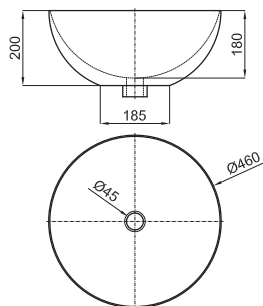

LOUNGE. Ø46 cm. countertop basin without overflow. It's necessary to use a un-slotted clicker or freeflow grid basin waste.
Lavabo Ø46 à poser sans trop plein. Un vidage à écoulement permanent devra être utilisé.

100170819
N379000024

white
blanc

354,00 €

100180499
N379000027

matt white
blanc mate

446,00 €