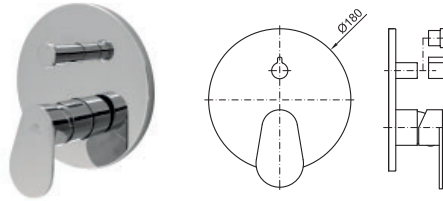

MOOD

designed by Richard Rogers & Luis Vidal

Single lever concealed bath shower mixer trim kit
Partie externe mitigeur encastré bain douche

100161422
N199999331

chrome
chromé

209,00 €

option SMART BOX - option SMART BOX