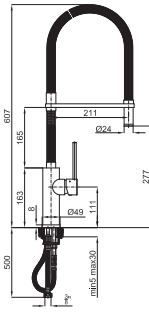

KITCHEN TAPS - ROBINETTERIE DE CUISINE

SPRING - Single lever sink mixer with pull-out shower and swivel spout. Ø35 ceramic cartridge and 3/8" connection. Length of hoses 500 mm and "Plus" aerator
SPRING - Mitigeur d'évier avec bec orientable. Cartouche céramique Ø35 mm. Flexibles raccords 3/8" longueur 500 mm. Mousseur "Plus".

100123940
N19999573

chrome
chromé

449,00 €