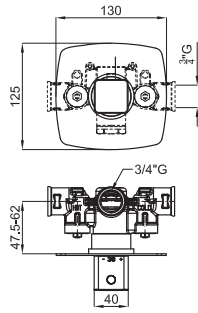

LOUNGE

designed by Simone Micheli

brassware
robinetterie

Concealed thermostatic 3/4" with wax thermostatic element. Built in non-return valve. Safety stop at 38°C. Flow rate 57,9 l/min. at 3 bar. It is required to order this item with at least one wall mounted stop valve.

Thermostatique à encastrer 3/4" avec élément thermostatique compacte à cire. Clapets anti-retour incorporés. Poignée graduée à butée de sécurité à 38°C. À 3 bars de pression 57,9 l/min. Est tenu de demander cet article à un robinet au moins.

100093579 N196599513		chrome chromé			597,00 €
100209817 N199999078		copper cuivre			917,00 €
100209818 N199999077		titanium titane			917,00 €