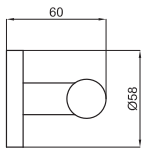

HOTELS

1 Robe hook
Crochet

100102354
N64800001

chrome
chromé

23,00 €

2 Double robe hook
Double crochet

100103954
N643000032

chrome
chromé

35,00 €