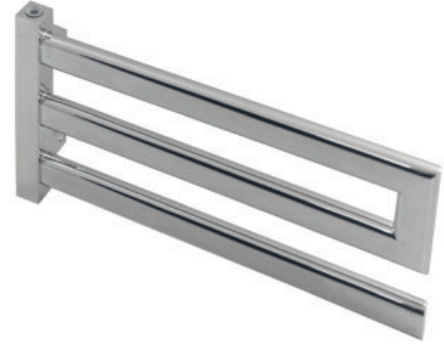

NK CONCEPT

475x1000 mm

600x475 mm

L mm	500
I mm	1090
H mm	1000
Tubo N°	10
Watt ΔT = 50 K	348
Resist. W	400
Fij. N°	2

L mm	600
I mm	390
H mm	300
Tubo N°	3
Watt ΔT = 50 K	124
Resist. W	-
Fij. N°	2

(r)	100181055 N521280209	polished inox inox pouli	8.5	30	1.563,00 €
E1	100215438 N521280241	polished inox inox pouli	13.8	7	1.726,00 €
EL1	100215439 N521280248	polished inox inox pouli	13.8	7	1.733,00 €
ET1	100215465 N521280243	polished inox inox pouli	13.8	7	1.821,00 €
M1	100215447 N521280250	polished inox inox pouli	8.8	7	1.713,00 €
ML1	100215456 N521280245	polished inox inox pouli	8.8	7	1.721,00 €
MT1	100215480 N521280251	polished inox inox pouli	8.8	7	1.808,00 €

(r)	100181074 N521280203	polished inox inox pouli	2.7	54	767,00 €

Included accessories:
Accessoires inclus: