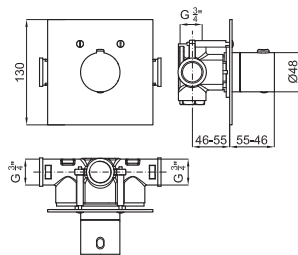

Concealed thermostatic 3/4" with wax thermostatic element. Built in non-return valve. Safety stop at 38°C . Flow rate 57,9 l/min. at 3 bar. It is required to order this item with at least one 3/4" wall mounted stop valve 100063492 - N19999979 or at least with a diverter with stop position .
Thermostatique à encastrer 3/4" avec élément thermostatique compacte à cire. Clapets anti-retour incorporés. Poignée graduée à butée de sécurité à 38°C. À 3 bars de pression 57,9 l/min. Est tenu de demander cet article à un robinet au moins 100063492 - N19999979 ou un inverseur avec position STOP au moins.

100063485
N299999891

chrome
chromé

642,00 €