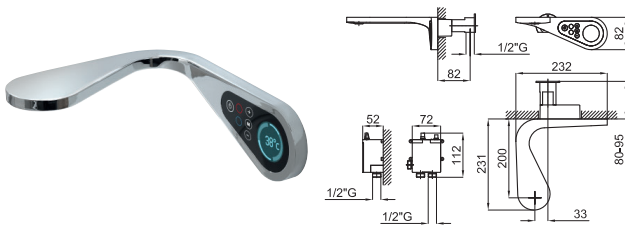

Digital basin mixer with 1/2\"/>

100123650
N199999578

chrome
chromé

2.565,00 €

100123649
N199999579

white
blanc

2.860,00 €

Robinet mélangeur mural numérique avec connexions de 1/2\"/>