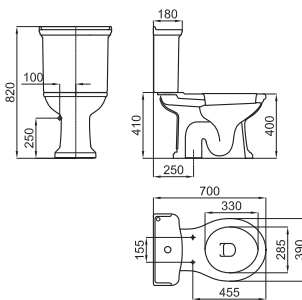

NEW -ANTIC

C/C adjustable outlet pan with fixing kit 100041212 - N420150000.
Cuvette au sol sortie orientable avec fixations 100041212 - N420150000.

100232042
N322286252

white
blanc

33.6 12

818,00 €

C/C Cistern bottom right inlet 6/3L
Réervoir avec alimentation inférieure droite 6/3L

100232022
N322286251

white_chrome
blanc_chromé

15.6 42

391,00 €

100231999
N322286254

white_gold
blanc_or

15.6 42

454,00 €

1

2

1 C/C floor outlet pan with fixing kit 100090790_N381000036.
Cuvette au sol sortie verticale

100238636
N381000058

white
blanc

32.7 12

589,00 €

2 C/C wall outlet pan with fixing kit 100090790_N381000036.
Cuvette au sol sortie horizontale

100238629
N381000056

white
blanc

32.7 12

589,00 €

C/C Cistern bottom left inlet
Réervoir avec alimentation inférieure gauche

100238638
N381000055

white_chrome
blanc_chromé

16.6 42

312,00 €

100238652
N381000057

white_gold
blanc_or

16.6 42

373,00 €

Soft close seat and cover
Abattant cuvette descente retenue

10023988
N322286258

white_chrome
blanc_chromé

3.8 100

282,00 €

10023993
N322286259

white_gold
blanc_or

3.8 100

406,00 €

10023957
N322286260

chrome_black
chromé_noir

3.8 100

367,00 €

10023972
N322286257

glod_black
or_noir

3.8 100

464,00 €