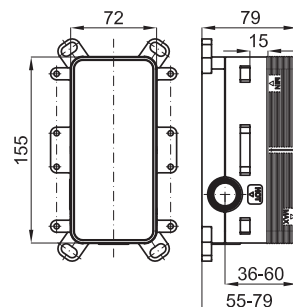

2

1. **1** Single lever basin mixer trim kit. Ø35 mm ceramic cartridge. Without pop up waste. Flow rate 5 L/min at 3 bar. Possibility of vertical and horizontal installation.
   Partie externe mitigeur lavabo encastré avec cartouche céramique de 35mm. Sans vidage.
   Le débit à 3 bars est de 5l/min (eau mitigée). Possibilité d'installation verticale ou horizontale

100157432
N199999351

chrome
chromé

461,00 €

1. **2** SMART BOX BASIN - Universal and quick installation for basin mixer. 1/2" connections. Possibility of vertical and horizontal installation.
   SMART BOX BASIN - Corps encastré installation rapide universelle pour mitigeur lavabo. Connexions 1/2". Possibilité d'installation horizontale et verticale.

100144928
N199999427

102,00 €