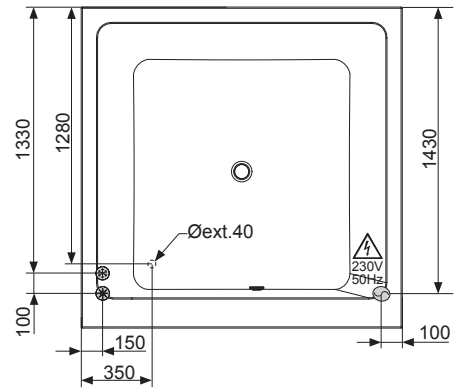

SOLEIL SQUARE

	Hot water connections <i>Prise d'eau chaude</i>
	Cold water connections <i>Prise d'eau froide</i>
	Waste <i>Vidage</i>
	Electrical connections <i>Câblage électrique</i>

160X160 · 67H