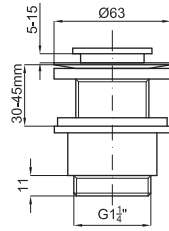

ACCESSORIES - ACCESSOIRES

Un-slotted clicker basin waste
Bonde clicker sans trop plein

100110743
N698350001

chrome
chromé

34,00 €