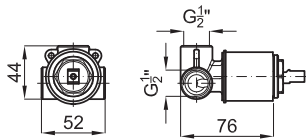

option PROJECT LINE - option PROJECT LINE

PROJECT LINE - Concealed shower valve with Ø35 mm ceramic cartridge and 1/2" connectors. Flow rate 21 l/min. at 3 bar
PROJECT LINE - Corps interne mitigeur encastré douche, avec cartouche céramique de Ø35 mm, connexion de 1/2", débit à 3 bars de pression 21 l/min.

100107937
N194710510

39,00 €