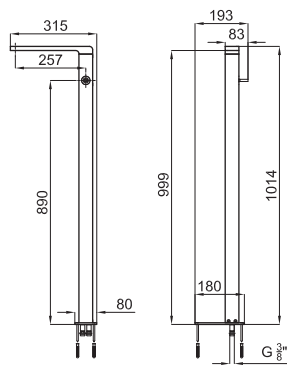

Floor mounted basin mixer 3/8": Spout with flow-bracker. Flow rate 12,23 l/min. at 3 bar.

Mitigeur lavabo installation au sol avec cartouche Ø35 mm. Raccordements 3/8". Bec avec brise-jet laminaire. Chute d'eau en effet cascade. À 3 bars de pression 12,23 l/min.

100063517
N199999986

chrome
chromé

1.972,00 €

100073040
N199999902

white
blanc

2.245,00 €