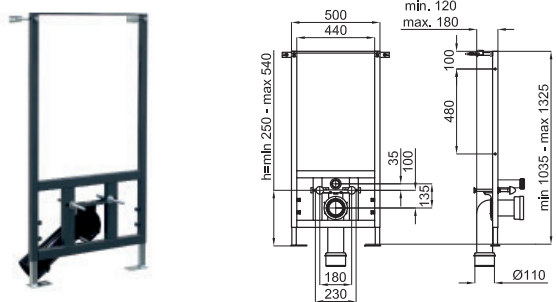

Concealed frame without cistern for wall hung pan . Installation in light wall. Fixing kit and connection kit are included.
Bati support sans réservoir pour WC suspendu. Inclue Kit de Fixation et tube de connexion avec le WC

100104490
N386000010

230,00 €