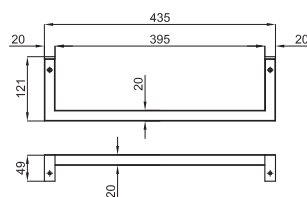

Towel rail 45cm polished inox for countertop Project Tech and Project Wood.
Porte-serviettes 45 cm inox poli par tablettes Project Tech et Project Wood.

100234146
N801151058

polished inox
inox poli

206,00 €