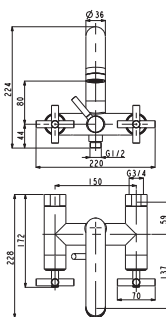

FUTURE

Wall mounted basin mixer 1/2". Ceramic disc valves .Plus" aerator. Flow rate 13,06 l/min. at 3 bar.
Mélangeur lavabo à encastrer 3 pièces. Tête ceramique . Sans vidage. Avec mousseur "plus".
À 3 bars de pression 13,06 l/min.

100038279
N134301301

chrome
chromé

434,00 €

Monoblock bidet mixer 3/8". Ceramic disc valves . Length of hoses 350 mm. with pop-up waste set 1 1/4". "Plus" aerator. Flow rate 12,78 l/min. at 3 bar.
Mélangeur bidet tête ceramique . Flexibles raccordement 3/8" longueur 350 mm., Garniture de vidage 1 1/4". Avec mousseur "plus". À 3 bars de pression 12,78 l/min.

100038264
N134120001

chrome
chromé

426,00 €

1

2

1 Wall mounted exposed bath shower mixer 3/4". Ceramic disc valves. Manual diverter. "Plus" aerator. Only for set of standpipes. The shower kit is not included and needs to be ordered separately. Flow rate 33 l/min. at 3 bar.
Mélangeur externe bain/douche. Tête ceramique . raccordement 3/4". Inverseur manuel. Avec mousseur "plus". Seulement pour jeu de colonnes. Douchette, flexible et support non inclus. À 3 bars de pression 33 l/min.

100038271
N134138601

chrome
chromé

746,00 €

2 Set of standpipes
Jeu de colonnes

100038288
N134460001

chrome
chromé

902,00 €