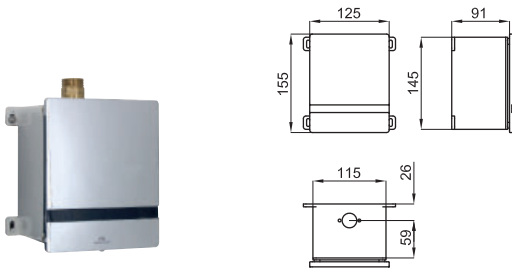

100104528
 N399999868

 chrome
 chromé

539,00 €

Infrared flushing system for wc pan. Installation in solid wall. Operated by mains supply 230V. Plate included.
Plaque de commande infra rouge pour WC. Montage au mur en brique. Connection AC220V