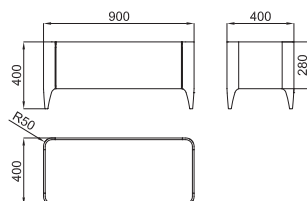

NATURE. -Floor-mount vanity in natural wood veneer 90x42x42CM. It incorporates a drawer with soft-close system. Includes cover in white finish.

NATURE. -Module au sol avec plaquage en bois naturel de 90x42x42cm. Inclus tiroir avec fermeture ralentie. Comprend une couverture en finition blanc.

NEW

100232812
N812750022

oak
Chêne

1.745,00 €