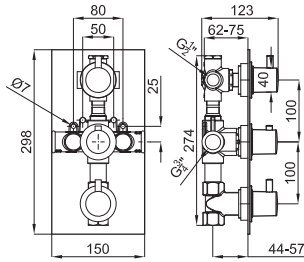

URBAN

1

2

1 Concealed thermostatic 3 ways 1/2"-3/4" with wax thermostatic element. diverter valve with integrated shut off 1/2". flow rate 26 l/min. at 3 bar, flow rate 16 l/min. at 3 bar and flow rate 45,5 l/min. at 3 bar. Built in non-return valve. Safety stop
Thermostatique à encastrer 3/4" 3 voies (2 sorties 1/2" et sortie basse 3/4") et élément thermostatique compacte à cire. Inverseur/régulateur de débit. Clapets anti-retour incorporés. Poignée graduée poignée graduée à butée de sécurité à 38°C. À 3 bars de pression (eau mélangée) pour une sortie 26 l/min. et pour l'autre sortie 16 l/min. et pour la dernière sortie 45,5 l/min.

100063400
N111390003

877,00 €

2 Concealed 4 way, 3 handle Thermostatic valve with wax thermo-element. 1/2" or 3/4" connectors according to technical drawing. Diverter with flow regulator. The flowrate at 3 bar (mixed water) for each water way is 26,3l/min, 26,3l/min, 23,1l/min and 45,5l/min. Includes 1 hi-flow way with separate handle, non-return valves and 38°C security stop.
Thermostatique encastrée 4 sorties (3 manettes) avec thermo-élément à cire intégré. Connexions de 1/2"-3/4" selon plan. Inverseur régulateur de débit. Le débit à 3 bars de

100140559
N199999481

877,00 €

1A

SMART BOX

1B

SMART BOX

URBAN - Thermostatic smart box external component.
URBAN - Pièce externe Smartbox thermostatique

100124174
N199999564

274,00 €

100210638
N199999065

302,00 €