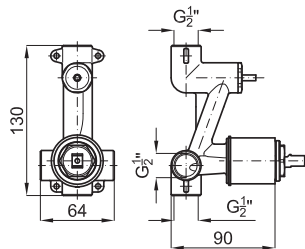

option PROJECT LINE - option PROJECT LINE

PROJECT LINE - Concealed bath shower valve with Ø35 mm ceramic cartridge, automatic diverter and 1/2" connectors. Flow rate at 3 bar: 20 l/min bath, 18 l/min shower.

PROJECT LINE - Corps interne mitigeur encastré bain douche, avec cartouche céramique de Ø35 mm. Inverseur automatique et connexion de 1/2", débit à 3 bars de pression baignoire 20 l/min et douche 18 l/min,

100107958
N194710517

91,00 €