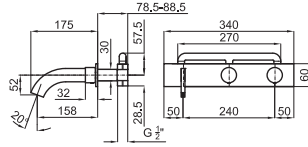

GIRO

Wall mounted basin mixer 1/2". Ceramic disc valves . Without pop-up waste. Without aerator . Flow rate 6,6 l/min. at 3 bar.
Mélangeur lavabo encastré. Tête ceramique . Sans vidage. Sans mousseur. Bec avec brise-jet laminaire. Chute d'eau en effet cascade. À 3 bars de pression 6,6 l/min.

100046335
N109304301

chrome
chromé

826,00 €