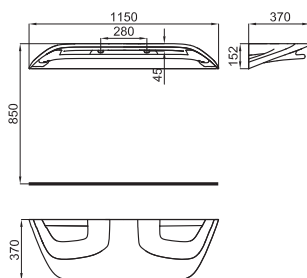

Basin shelf for double composition with fixing kit 100041225 - N421040000. Towel rail not included.
Etagère pour ensemble double. Inclut fixations 100041225 - N421040000. Porte serviettes non inclut

100184342
N346779938

white
blanc

904,00 €