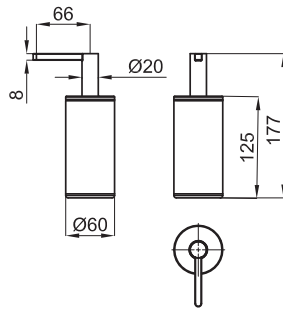

NEW-TONO

designed by Foster + Partners

1

2