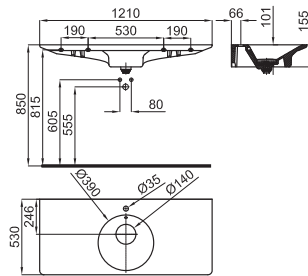

120 cm. wall hung basin with overflow, clicker waste with ceramic cover and fixing kit 100041225 - N421040000 included.
Lavabo suspendu 120 avec trop plein et couvercle céramique type clicker. Inclus fixations 100041225 - N421040000

100234994
N351780038

white
blanc

926,00 €