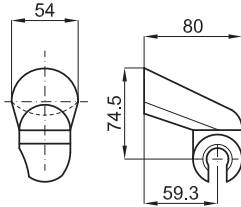

1 MINIMAL - Wall bracket
MINIMAL - Support mural orientable

100040307
N299260501

chrome
chromé

46,00 €

2 Classico - Wall bracket orientable
CLÁSICO - Support mural orientable

100137898
N103500714

chrome
chromé

49,00 €

1

2