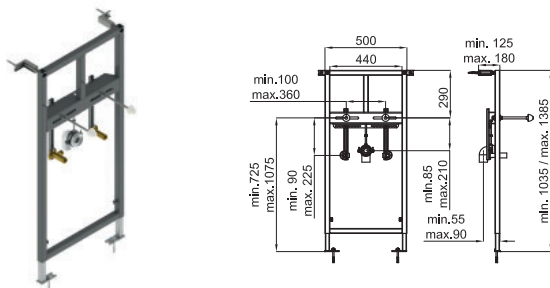

Concealed frame for wall hung basin . Installation in light wall. It includes fastening kit and elbow-plate for installation of water intakes
Bati support lavabo suspendu. Installation mur non porteur. Comprend kit de fixation et coude-plaque pour l'installation des prises d'eau

100220172
N386000068

194,00 €