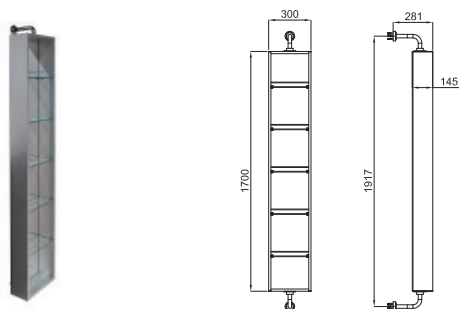

100165528
N899999772

672,00 €

Wall mounted rotation cabinet 300x1700x145. 5 fixed glass shelves. Mirror back panel. Brilliant aluminium profile "soft line".

Armoire suspendue giratoire 300x1700x145. 5 étagères en verre fixes. Partie interne arrière miroir. Profilé aluminium brillant "soft line"