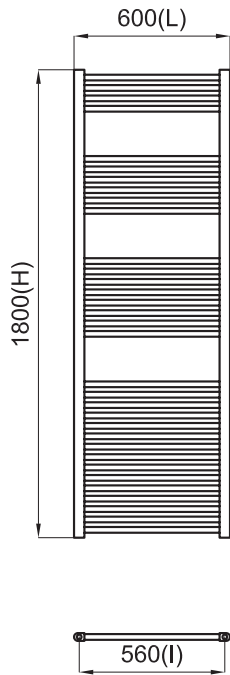

(E1)
(M1)

(EL1)
(ML1)

Included accessories:
Accessoires inclus:

(E1)
(M1)

(EL1)
(ML1)

CONTRACTS

600x1800 mm

L mm	600	600
I mm	560	560
H mm	1800	1800
Tube N°	33	33
Watt ΔT = 50 K	612 W	938 W
Resist. W	750	900
Fij. N°	4	4