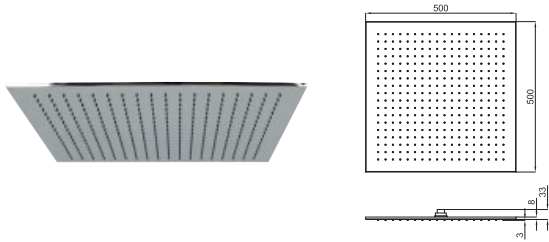

NEPTUNE SLIM PRODUCT RANGE - GAMME NEPTUNE SLIM

showers
douches

Square 50x50 cm. rain shower head, without ball joint
Pomme de douche Square 50x50 cm, sans articulation

100102276
N192579938

chrome
chromé

1.060,00 €