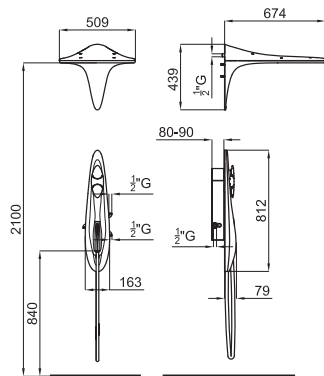

Shower column with headshower. Includes mixer and handshower with support
Colonne de douche avec ciel de pluie; mitigeur et douchette avec support inclus.

100239049
N710001546

4.025,00 €

100184605
N199999237

3.890,00 €