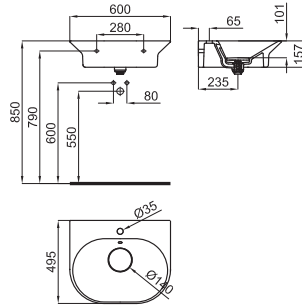

60x50 cm. wall hung basin with overflow, clicker waste with ceramic cover and fixing kit 100041225 - N421040000 included.
Lavabo 60cm suspendu avec trop plein et bonde clicker céramique. Inclus fixations 100041225 - N421040000

100188374
N372769949

○ white
○ blanc

414,00 €