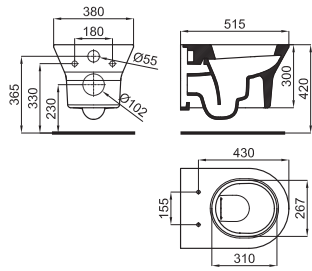

Ø40 cm. countertop cylinder basin with overflow, clicker basin waste with ceramic cover included
Lavabo cylindrique Ø40 cm à poser avec trop plein

100188367
N372769946

○ white
○ blanc

330,00 €

TONO

designed by Foster + Partners