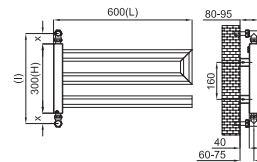

NK CONCEPT

475x1000 mm

600x475 mm

L mm	500
I mm	1090
H mm	1000
Tubo N°	10
Watt ΔT = 50 K	348
Resist. W	400
Fij. N°	2

L mm	600
I mm	390
H mm	300
Tubo N°	3
Watt ΔT = 50 K	124
Resist. W	-
Fij. N°	2

(r)	100181055 N521280209	polished inox inox pouli	8.5	30	1.563,00 €
E1	100215438 N521280241	polished inox inox pouli	13.8	7	1.726,00 €
EL1	100215439 N521280248	polished inox inox pouli	13.8	7	1.733,00 €
ET1	100215465 N521280243	polished inox inox pouli	13.8	7	1.821,00 €
M1	100215447 N521280250	polished inox inox pouli	8.8	7	1.713,00 €
ML1	100215456 N521280245	polished inox inox pouli	8.8	7	1.721,00 €
MT1	100215480 N521280251	polished inox inox pouli	8.8	7	1.808,00 €

(r)	100181074 N521280203	polished inox inox pouli	2.7	54	767,00 €

Included accessories:
Accessoires inclus: