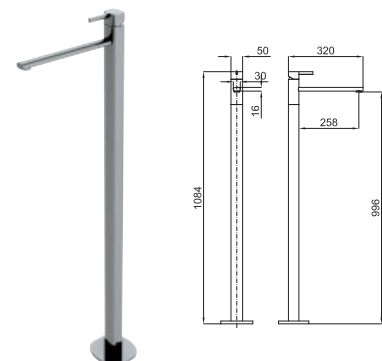

100149208
N199999395

1.175,00 €

CONCEALED CONCEPT: BASIN - CONCEPT ENCASTRÉ: LAVABO

1

SMART BOX BASIN

SMART BOX BASIN - Universal and quick installation for basin mixer. 1/2" connections.
Possibility of vertical and horizontal installation.
SMART BOX BASIN - Corps encastré installation rapide universelle pour mitigeur lavabo.
Connections 1/2". Possibilité d'installation horizontale et verticale.