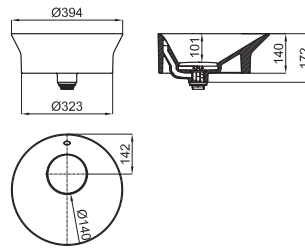

Ø40 cm. countertop angled basin with overflow, clicker basin waste with ceramic cover included
Lavabo 40cm à poser

100188336
N372769947

○ white
○ blanc

315,00 €