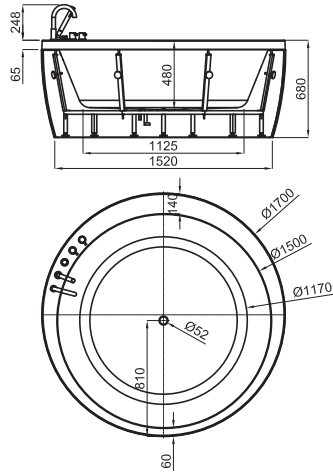

SOLEIL ROUND

	Hot water connections Prise d'eau chaude
	Cold water connections Prise d'eau froide
	Waste Vidage
	Electrical connections Câblage électrique

170 · 68H

	L 180 cm. W 180 cm. H 140 cm.	4.54 m³		500 l.	(1)	BA SIC	100078588 N710000237		glossy white blanc brillant		53.0		552.4		10	2.865,00 €
					(2)	BA SIC	100078406 N710000230		glossy white blanc brillant		57.1		76.0		1	3.946,00 €
	L 180 cm. W 180 cm. H 95 cm.	3.08 m³		500 l.	(1)	CH	100078411 N710000325		glossy white blanc brillant		87.0		109.4		1	5.161,00 €
					(2)	CH	100078412 N710000293		glossy white blanc brillant		91.1		113.5		1	6.195,00 €
					(1)	CH	100078407 N710000288		glossy white blanc brillant		100.0		122.4		1	6.852,00 €
					(2)	CH	100078408 N710000279		glossy white blanc brillant		104.1		126.5		1	7.887,00 €
	L 180 cm. W 180 cm. H 95 cm.	3.08 m³		500 l.	(1)	HY DRO	100216235 N710001460		glossy white blanc brillant		104.7		127.1		1	5.493,00 €
					(2)	HY DRO	100215273 N710001338		glossy white blanc brillant		108.8		131.2		1	7.681,00 €
					(1)	HY DRO	100215236 N710001331		glossy white blanc brillant		117.7		140.1		1	7.911,00 €
					(2)	HY DRO	100215259 N710001349		glossy white blanc brillant		121.8		144.2		1	9.361,00 €
	L 180 cm. W 180 cm. H 95 cm.	3.08 m³		500 l.	(1)	FU	100215529 N710001376		glossy white blanc brillant		113.3		135.9		1	8.589,00 €
					(2)	FU	100215507 N710001407		glossy white blanc brillant		117.6		140.0		1	9.743,00 €
					(1)	FU	100215515 N710001433		glossy white blanc brillant		113.3		135.9		1	10.121,00 €
					(2)	FU	100215552 N710001424		glossy white blanc brillant		117.6		140.0		1	11.273,00 €
	L 180 cm. W 180 cm. H 95 cm.	3.08 m³		500 l.	(3)	EVO	100215548 N710001431		glossy white blanc brillant		116.3		138.9		1	15.776,00 €
					(3)	EVO	100215565 N710001410		glossy white blanc brillant		120.6		143.0		1	17.059,00 €
	L 180 cm. W 180 cm. H 95 cm.	3.08 m³		500 l.	(3)	MU SIC	100215484 N710001340		glossy white blanc brillant		126.3		148.9		1	17.696,00 €
					(3)	MU SIC	100215468 N710001359		glossy white blanc brillant		130.6		153.0		1	18.904,00 €

⁽¹⁾ Bath waste not included • Vidage non inclus

⁽²⁾ Bath waste and overflow set included • Vidage automatique inclus

⁽³⁾ Up-Down waste hidden overflow with drain (100219567) • Vidage Up-Down trap plein caché avec récupérateur d'eau (100219567)