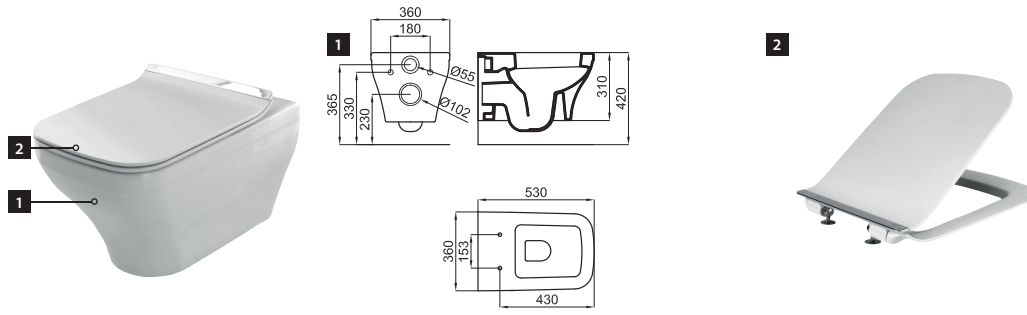

FORMA

1 Wall hung pan with fixing kit 100123732 - N499816966
Cuvette suspendue avec fixations 100123732 - N499816966

100148382
N350798839 ○ white
blanc

467,00 €

2 Soft-close seat and cover
Abattant cuvette descente retenue

100148384
N350798841 ○ white
blanc

208,00 €