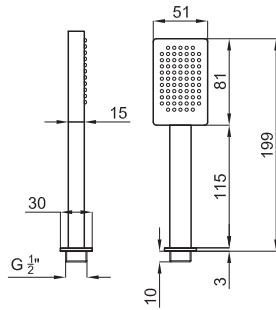

Single function handshower
Douchette 1 jet

100039953
N269270001

chrome
chromé

379,00 €

100081809
N199999865

Gold
or

586,00 €