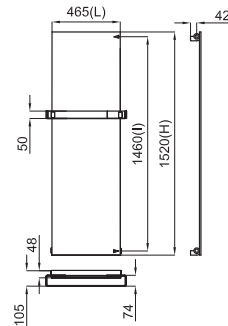

L mm	465
I mm	550 - 1760
H mm	1820
Tubo N°	•
Watt ΔT = 50 K	510 W
Resist. W	750
Fij. N°	4

450x1520 mm