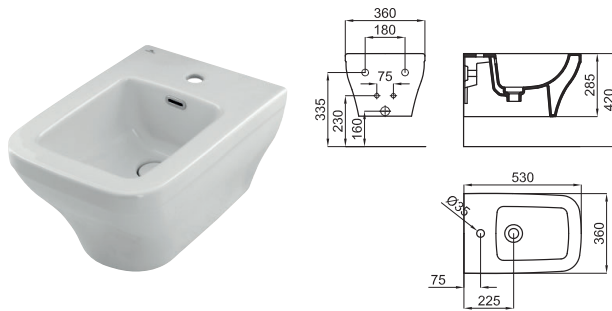

We recommend
On recommande

S-H
100041214
N420400731

Wall hung bidet with fixing kit 100041282 - N483040001 and pop-up waste with ceramic plug
Bidet suspendu avec fixations 100041282 - N483040001 et bonde de vidage type clicker avec couvercle en céramique

100148402
N350798840 ○ white
blanc

467,00 €