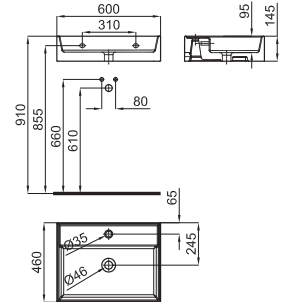

PURE LINE

90 CM

1

2

1

PURE LINE WOOD_Horizontal mirror 80x50 cm, perimeter LED lighting and defogger system. Integrated speakers to play music from Bluetooth devices. Class II, IP44, 50 W, 6000 K. Lateral sensor for LED and defogger.
PURE LINE WOOD_Miroir horizontal 80x50cm, illuminé sur tout le périmètre avec des LED, iluminado con luz LED perimetral. Système antibuée et haut-parleurs intégrés pour écouter de la musique à partir de dispositifs Bluetooth. Classe II, IP44, 50 W, 6000 K. Sensor latéral pour LED et système antibuée

100207751
N899999672

○ mirror
miroir

831,00 €

2

Shelf for mirror Pure Line Wood.
Étagère miroir Pure Line Wood.

100208172
N835909965

● oak
Chêne

191,00 €

1

2

1

PURE LINE.46x46 cm wall hung thin basin with overflow and fixing kit 100041225 - N421040000.
Lavabo 46x46 cm suspendu à bords fins avec trop plein et fixations 100041225 - N421040000.

100189721
N372769961

○ white
blanc

347,00 €

2

PURE LINE.60x46 cm wall hung thin basin with overflow and fixing kit 100041225 - N421040000.
Lavabo 60x46 cm suspendu à bords fins avec trop plein et fixations 100041225 - N421040000.

100189687
N372769953

○ white
blanc

468,00 €

1

2

1

PURE LINE WOOD.-Floor-mount vanity 90CM with metal esturcture lacquered in black, with one drawer with soft-close system and internal drawer separators.
PURE LINE WOOD.-Meuble au sol avec structure métallique de 90CM en noir satiné, avec tiroir à fermeture ralentie et compartiments.

100207965
N835909963

● oak
Chêne

2.020,00 €

2

PURE LINE WOOD.-Floor-mount vanity 90CM with metal esturcture lacquered in black and shelf.
PURE LINE WOOD.-Meuble au sol avec structure métallique de 90CM en noir satiné, avec étagère.

100207966
N835909964

● oak
Chêne

1.365,00 €