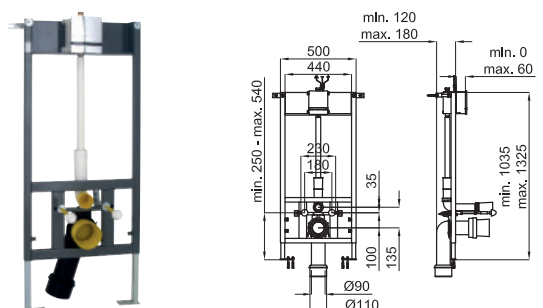

Concealed frame for wall hung pan with infrared flushing sensor. Includes fixing and connection kit.
Système de chasse infrarouge pour WC suspendu. Inclue plaque avec détecteur Infrarouge, kit de fixation et tubes de connexion avec le WC

100104495
N386000012

1.092,00 €