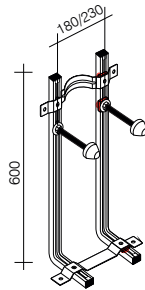

Wall hung pan - bidet concealed support for solid wall installation.
Support encastré pour WC et bidet suspendu pour installation mur solide

100138131
N386000037

89,00 €