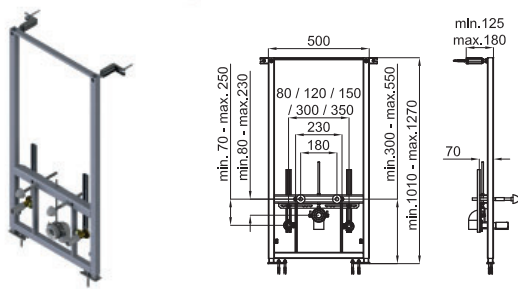

100210496
N386000067

228,00 €

INSTALLATION SYSTEMS - SYSTÈMES D'INSTALLATION: SMART LINE

Concealed frame for wall hung bidet . Installation in light wall. It includes fastening kit and elbow-plate for installation of water intakes
Bati support bidet suspendu. Installation mur non porteur. Comprend kit de fixation et coude-plaque pour l'installation des prises d'eau