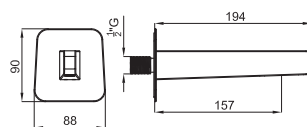

Wall mounted bath spout.
Bec de remplissage pour baignoire.

100180999
N199999243

chrome
chromé

180,00 €