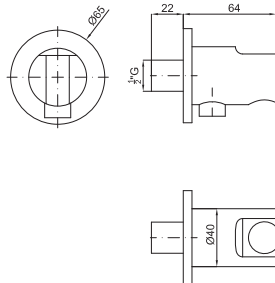

Wall bracket with outlet elbow. Recommended order of flexi hose 100137888-
N199999501 for white or 100137888-N199999501
Support mural avec prise d'eau. On recommande de commander le flexible 100137888-
N199999501 blanc ou le 100137845-N199999502 argent

100123143
N199999586

chrome
chromé

81,00 €

100123157
N199999585

white
blanc

88,00 €