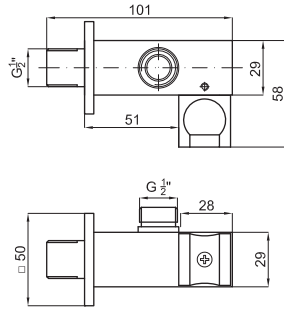

black
noir

72,00 €

URBAN. Wall bracket adjustable
Support douchette orientable

100084812
N299999666

chrome
chromé

18,00 €

ACCESSORIES - ACCESSOIRES

1